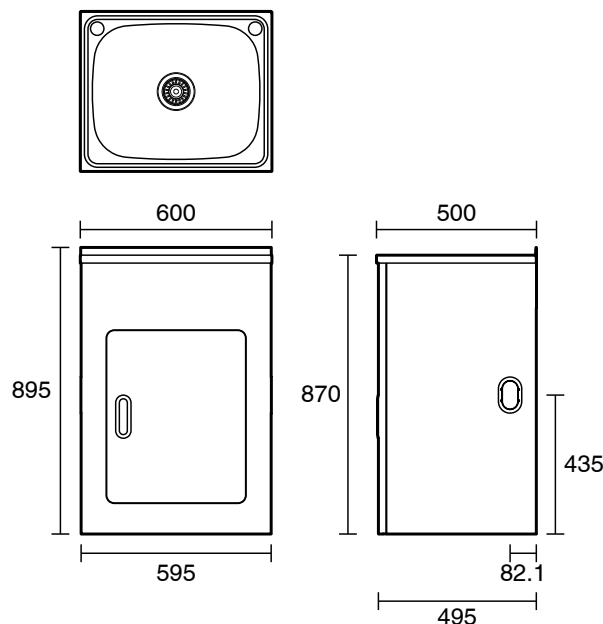

Posh Bristol Standard Laundry Trough & Cabinet 45L with 1 Taphole and Bypass Stainless Steel

34749

SPECIFICATIONS

Recommended Use	Residential;Commercial
Trough Material	Stainless Steel 304
Cabinet Material	Galvanised Steel
Colour Finish	Satin Stainless Steel;White
Mounting	Wall;Freestanding
Taphole Options	One
Number of Doors	1 Door
Bowl Capacity (L)	45
Plug & Waste Size	90mm Basket Waste
Plug & Waste Included	Yes
Overflow Included	No

WARRANTY

Residential & Commercial Use (Years)	30
Spare Parts & Labour (Years)	1

Please refer to Posh Warranty Page for full Terms and Conditions

Dimensions are nominal measurements only.

CLEANING RECOMMENDATIONS:

We recommend the use of soapy water or approved cleaners. This product should not be cleaned with abrasive materials. Damage caused by any improper treatment is not covered by the product warranty. Refer to Warranty Conditions

Disclaimer: Products in this specification manual must by regulation be installed by licensed and registered trade people. The manufacturer/distributor reserves the right to vary specifications or delete models from their range without prior notification. Dimensions are nominal measurements only. Dimensions and set-outs listed are correct at time of publication however the manufacturer/distributor takes no responsibility for printing errors.

Published 01/04/2026

To see the complete Posh range go to
www.reece.com.au