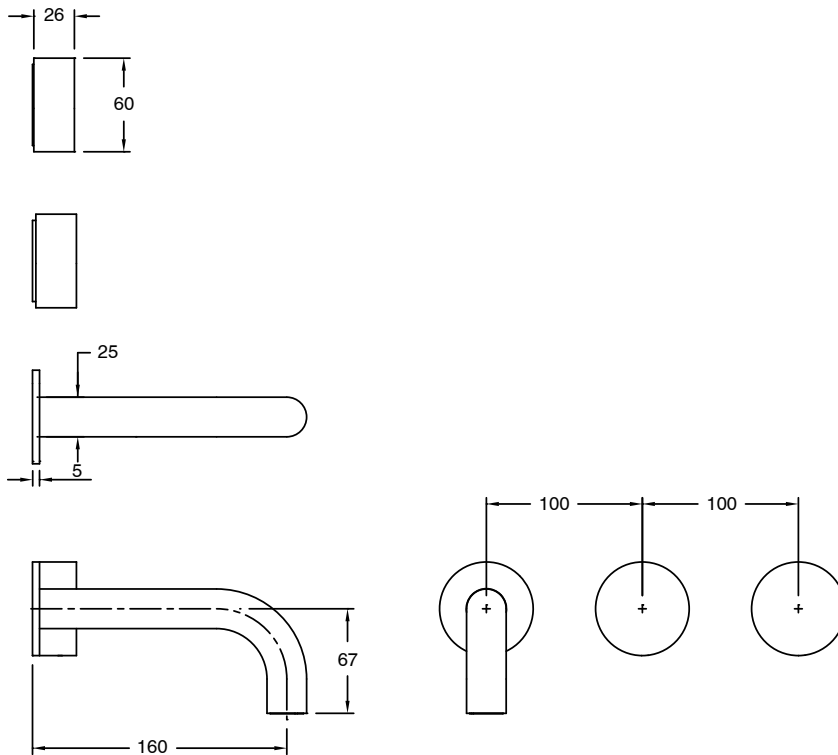

SUSSEX

**Sussex Pure Wall Basin Hostess System 160mm Right Hand with Linear Textured Handles
PVD Brushed Nickel (3 Star)
9511548**

| SPECIFICATIONS | |
|---|-----------------------------|
| Recommended Use | Residential;Commercial |
| Colour Finish | Brushed Nickel |
| Primary Material | DR Brass |
| Recommended Pressure Range | 150 - 500 kPa as per AS3500 |
| Max Continuous Working Temperature (deg C) | 65 |
| Min Continuous Working Temperature (deg C) | 1 |
| WARRANTY | |
| Residential Use (Years) | 40 |
| Commercial Use (Years) | 10 |
| <i>Please refer to Sussex Warranty page for full Terms and Conditions</i> | |

Disclaimer: Products in this specification manual must by regulation be installed by licensed and registered trade people. The manufacturer/distributor reserves the right to vary specifications or delete models from their range without prior notification. Dimensions are nominal measurements only. Dimensions and set-outs listed are correct at time of publication however the manufacturer/distributor takes no responsibility for printing errors.