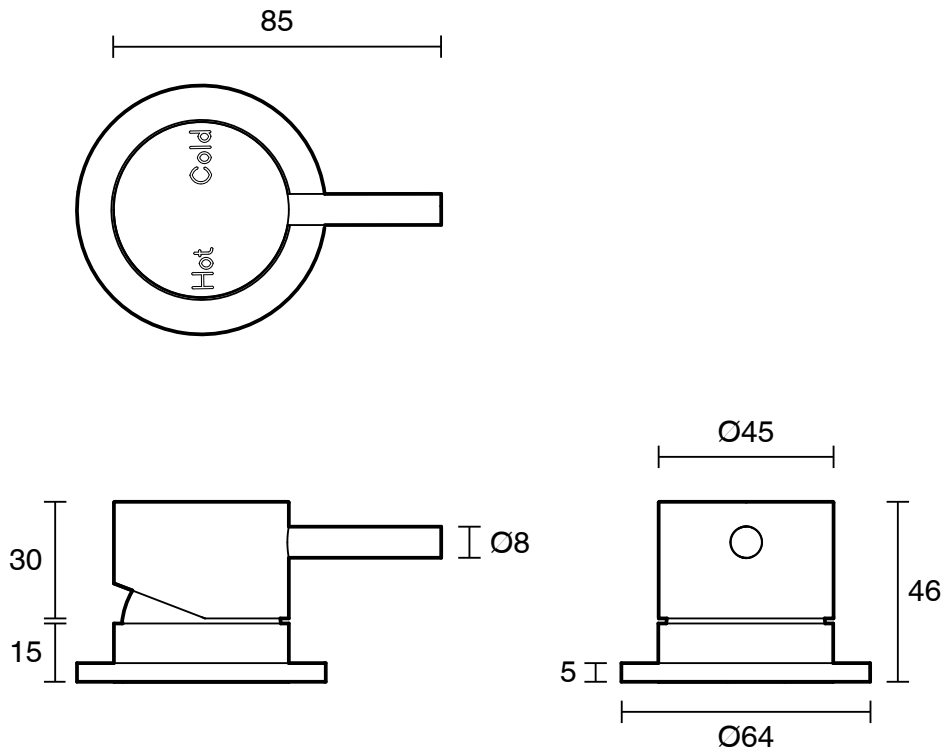

SUSSEX

Scala Hob Bath Mixer PVD Brushed Platinum Gold Lead Free

51696

SPECIFICATIONS	
Recommended Use	Residential;Commercial
Colour Finish	Brushed Platinum Gold
Primary Material	Lead Free Brass
Recommended Pressure Range	150 - 500 kPa as per AS3500
Max Continuous Working Temperature (deg C)	65
Min Continuous Working Temperature (deg C)	1
WARRANTY	
Residential Use (Years)	40
Commercial Use (Years)	10
<i>Please refer to Sussex Warranty page for full Terms and Conditions</i>	

Disclaimer: Products in this specification manual must by regulation be installed by licensed and registered trade people. The manufacturer/distributor reserves the right to vary specifications or delete models from their range without prior notification. Dimensions are nominal measurements only. Dimensions and set-outs listed are correct at time of publication however the manufacturer/distributor takes no responsibility for printing errors.