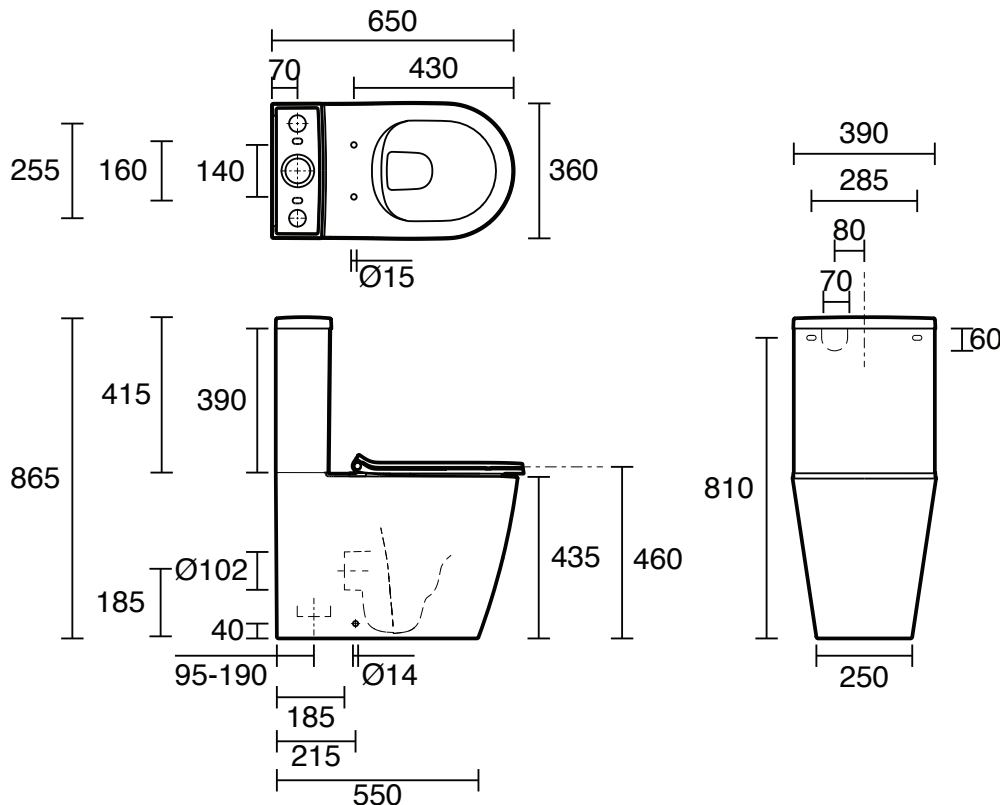

KADO

Kado Lux Close Coupled Back To Wall Rimless Plus Overheight Back Inlet Toilet Suite with Thin Soft Close Quick Release Seat White (4 Star) 1832065

SPECIFICATIONS	
Recommended Use	Residential;Commercial
Pan Material	Vitreous China
Toilet Seat Material	Polypropylene (PP)
Weight of Pan (kg)	37
Weight of Cistern (kg)	15
Water Inlet Position	Back
Toilet Seat Type	Soft Close;Quick Release;Thin
Rim Configuration	Rimless
Outlet Type	P Trap;S Trap
WARRANTY	
Residential & Commercial Use (Years)	25
Spare Parts & Labour (Years)	1
<i>Please refer to Kado Warranty Page for full Terms and Conditions</i>	

Disclaimer: Products in this specification manual must by regulation be installed by licensed and registered trade people. The manufacturer/distributor reserves the right to vary specifications or delete models from their range without prior notification. Dimensions are nominal measurements only. Dimensions and set-outs listed are correct at time of publication however the manufacturer/distributor takes no responsibility for printing errors.