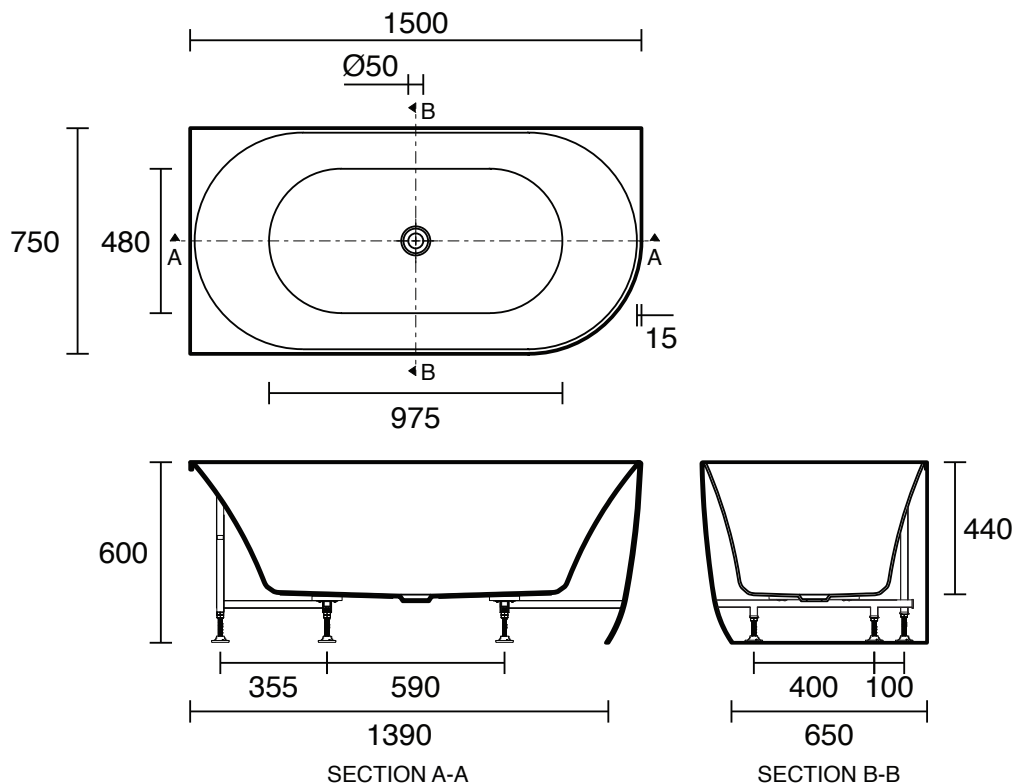

Posh Solus Back To Corner Freestanding Bath 1500mm Left Corner White

1722001

SPECIFICATIONS

Recommended Use	Residential;Commercial
Material	Sanitary Grade Acrylic
Colour	White
Capacity	230 ltr
Weight	40 kg
Fixing	Silicone to Floor
Overflow Configuration	No Overflow
Plug & Waste Size	40mm

WARRANTY

Residential Use (Years)	20
Commercial Use (Years)	1
Spare Parts & Labour (Years)	1

Please refer to Posh Warranty Page for full Terms and Conditions

Dimensions are nominal measurements only.

CLEANING RECOMMENDATIONS:

We recommend the use of soapy water or approved cleaners. This product should not be cleaned with abrasive materials. Damage caused by any improper treatment is not covered by the product warranty. Refer to Warranty Conditions

Disclaimer: Products in this specification manual must by regulation be installed by licensed and registered trade people. The manufacturer/distributor reserves the right to vary specifications or delete models from their range without prior notification. Dimensions are nominal measurements only. Dimensions and set-outs listed are correct at time of publication however the manufacturer/distributor takes no responsibility for printing errors.

Published 12/05/2026

To see the complete Posh range go to
www.reece.com.au