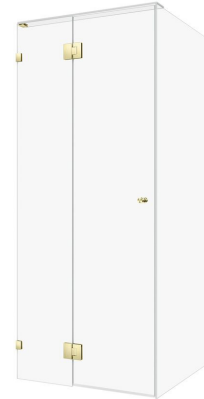

KADO

Kado Lux Frameless Enclosure with Wall Clips 900 x 900mm Brushed Brass

1710033

SPECIFICATIONS

Recommended Use	Residential;Commercial
Colour Finish	Brushed Brass;Clear
Primary Material	Glass
Frame Configuration	Frameless
Screen Shape	Rectangular
Screen Appearance	Clear
Screen Fixing	Clips
Mounting	Wall

WARRANTY

Residential & Commercial Use (Years)	7
Spare Parts & Labour (Years)	1

Please refer to Kado Warranty Page for full Terms and Conditions

Dimensions are nominal measurements only.

CLEANING RECOMMENDATIONS:

We recommend the use of soapy water or approved cleaners. This product should not be cleaned with abrasive materials. Damage caused by any improper treatment is not covered by the product warranty. Refer to Warranty Conditions

Disclaimer: Products in this specification manual must by regulation be installed by licensed and registered trade people. The manufacturer/distributor reserves the right to vary specifications or delete models from their range without prior notification. Dimensions are nominal measurements only. Dimensions and set-outs listed are correct at time of publication however the manufacturer/distributor takes no responsibility for printing errors.

Published 01/04/2026

To see the complete Kado range go to www.reece.com.au