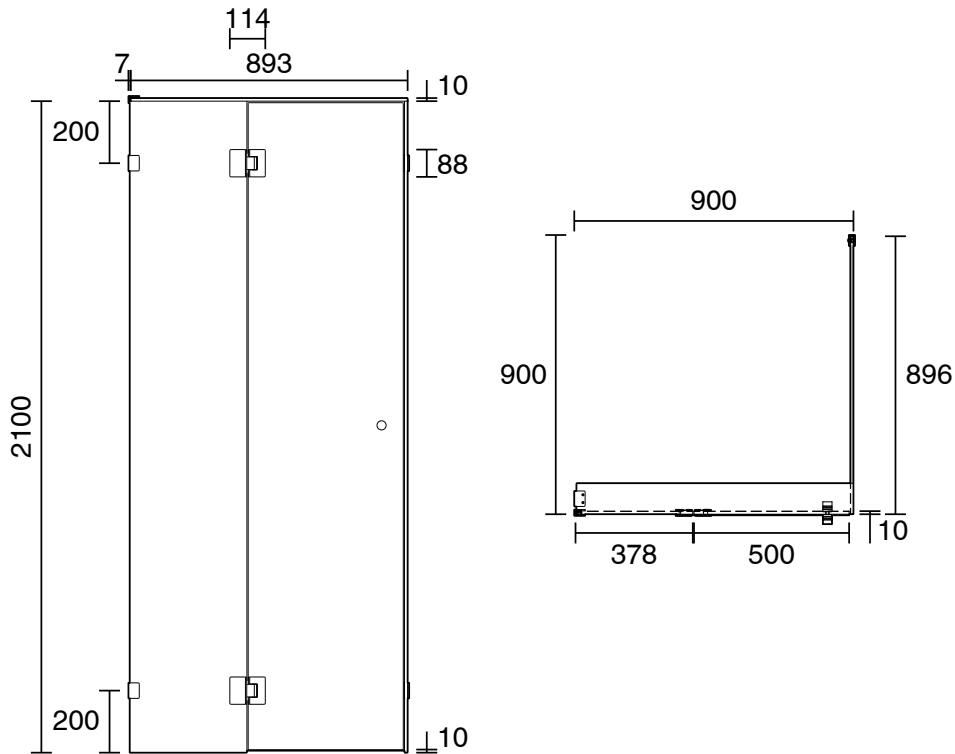

KADO

Kado Lux Frameless Enclosure with Wall Clips 900 x 900mm Brushed Brass

1710033

SPECIFICATIONS

Recommended Use	Residential;Commercial
Colour Finish	Brushed Brass;Clear
Primary Material	Glass
Frame Configuration	Frameless
Screen Shape	Rectangular
Screen Appearance	Clear
Screen Fixing	Clips
Mounting	Wall

WARRANTY

Residential & Commercial Use (Years)	7
Spare Parts & Labour (Years)	1

Please refer to Kado Warranty Page for full Terms and Conditions

Dimensions are nominal measurements only.

CLEANING RECOMMENDATIONS:

We recommend the use of soapy water or approved cleaners. This product should not be cleaned with abrasive materials. Damage caused by any improper treatment is not covered by the product warranty. Refer to Warranty Conditions

Disclaimer: Products in this specification manual must by regulation be installed by licensed and registered trade people. The manufacturer/distributor reserves the right to vary specifications or delete models from their range without prior notification. Dimensions are nominal measurements only. Dimensions and set-outs listed are correct at time of publication however the manufacturer/distributor takes no responsibility for printing errors.

Published 01/04/2026

To see the complete Kado range go to www.reece.com.au