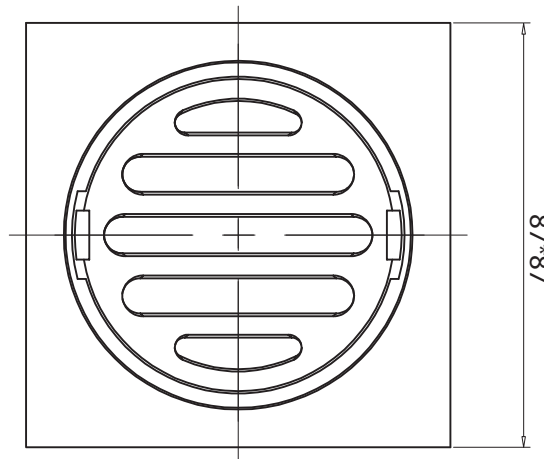

## Mizu Drift Brass Trapscrew Grate Square 80mm Brushed Gold

246023

SPECIFICATIONS	
Recommended Use	Residential;Commercial
Colour Finish	Brushed Gold
Primary Material	DR Brass
WARRANTY	
Parts Replacement Only - excludes labour costs (Years)	1
<i>Please refer to Mizu Warranty page for full Terms and Conditions</i>	

Dimensions are nominal measurements only.