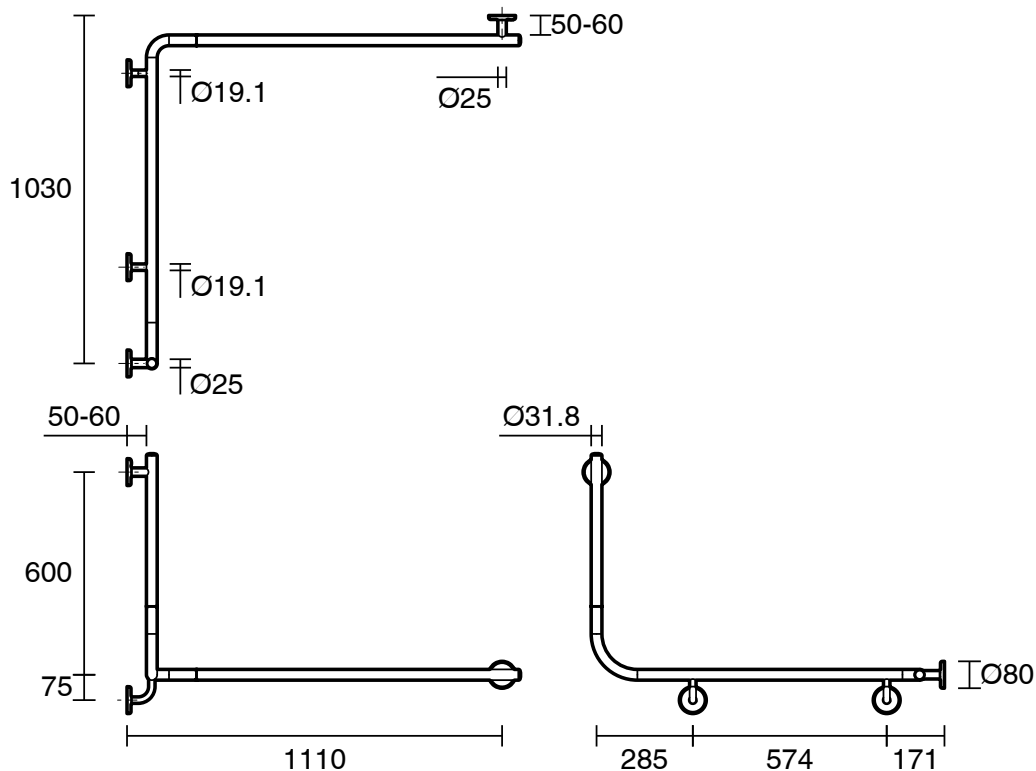

mizu

Mizu Drift 1110 x 1030 x 600 x 90 Degree Accessible Grab Rail Modular Right Hand Brushed Brass

2266713

SPECIFICATIONS

Recommended Use	Residential;Commercial
Colour Finish	Brushed Brass
Primary Material	Stainless Steel

WARRANTY

Residential & Commercial Use (Years)	25
Spare Parts & Labour (Years)	1

Please refer to Mizu Warranty page for full Terms and Conditions

Dimensions are nominal measurements only.

CLEANING RECOMMENDATIONS:

We recommend the use of soapy water or approved cleaners. This product should not be cleaned with abrasive materials. Damage caused by any improper treatment is not covered by the product warranty. Refer to Warranty Conditions

Disclaimer: Products in this specification manual must by regulation be installed by licensed and registered trade people. The manufacturer/distributor reserves the right to vary specifications or delete models from their range without prior notification. Dimensions are nominal measurements only. Dimensions and set-outs listed are correct at time of publication however the manufacturer/distributor takes no responsibility for printing errors.

Published 01/04/2026

To see the complete Mizu range go to www.reece.com.au