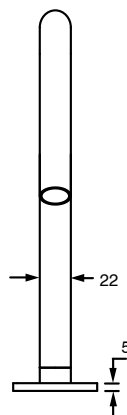

SUSSEX

Sussex Pure Basin Outlet EP Satin Chrome (5 Star) Lead Free

46965

SPECIFICATIONS	
Recommended Use	Residential;Commercial
Colour Finish	Satin Chrome
Primary Material	Lead Free Brass
Recommended Pressure Range	150 - 500 kPa as per AS3500
Max Continuous Working Temperature (deg C)	65
Min Continuous Working Temperature (deg C)	1
WARRANTY	
Residential Use (Years)	40
Commercial Use (Years)	10
<i>Please refer to Sussex Warranty page for full Terms and Conditions</i>	