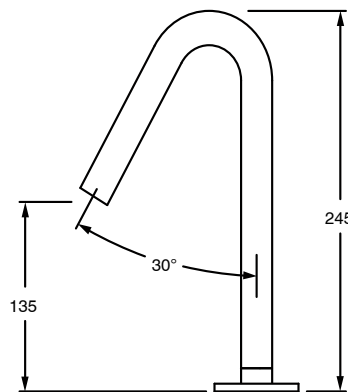

SUSSEX

Sussex Pure Basin Outlet EP Satin Chrome (5 Star) Lead Free

46965

SPECIFICATIONS	
Recommended Use	Residential;Commercial
Colour Finish	Satin Chrome
Primary Material	Lead Free Brass
Recommended Pressure Range	150 - 500 kPa as per AS3500
Max Continuous Working Temperature (deg C)	65
Min Continuous Working Temperature (deg C)	1
WARRANTY	
Residential Use (Years)	40
Commercial Use (Years)	10
<i>Please refer to Sussex Warranty page for full Terms and Conditions</i>	