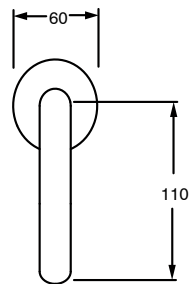

SUSSEX

Sussex Pure Basin Outlet EP Satin Chrome (5 Star) Lead Free

46965

SPECIFICATIONS	
Recommended Use	Residential;Commercial
Colour Finish	Satin Chrome
Primary Material	Lead Free Brass
Recommended Pressure Range	150 - 500 kPa as per AS3500
Max Continuous Working Temperature (deg C)	65
Min Continuous Working Temperature (deg C)	1
WARRANTY	
Residential Use (Years)	40
Commercial Use (Years)	10
<i>Please refer to Sussex Warranty page for full Terms and Conditions</i>	