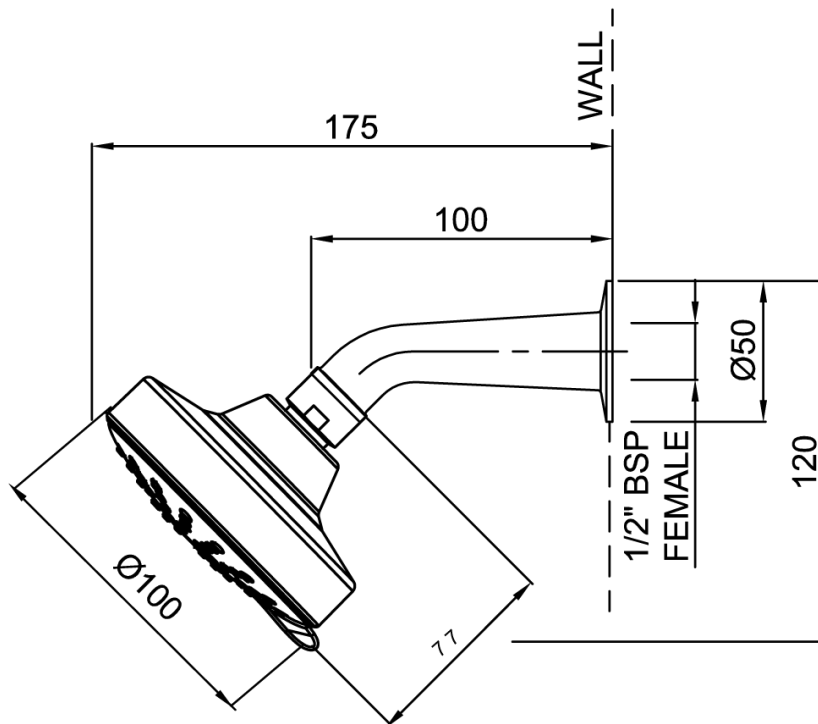

Posh Solus MK3 Wall Shower & Arm 3 Functions Chrome (4 Star)

2213737

SPECIFICATIONS	
Recommended Use	Residential;Commercial
Colour Finish	Polished Chrome
Primary Material	ABS
Recommended Pressure Range	150 - 500 kPa as per AS3500
Max Continuous Working Temperature (deg C)	60
Min Continuous Working Temperature (deg C)	5
Hot Water Unit Suitability	Continuous Flow;Storage Tank
WARRANTY	
Residential & Commercial Use (Years)	25
Spare Parts & Labour (Years)	1
<i>Please refer to Posh Warranty Page for full Terms and Conditions</i>	

Disclaimer: Products in this specification manual must by regulation be installed by licensed and registered trade people. The manufacturer/distributor reserves the right to vary specifications or delete models from their range without prior notification. Dimensions are nominal measurements only. Dimensions and set-outs listed are correct at time of publication however the manufacturer/distributor takes no responsibility for printing errors.