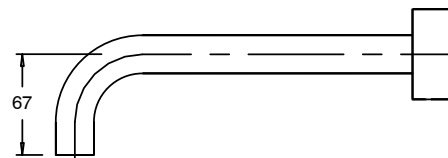

SUSSEX

Sussex Pure Bath Set 250mm Chrome

2263283

SPECIFICATIONS

Recommended Use	Residential;Commercial
Colour Finish	Polished Chrome
Primary Material	DR Brass
Recommended Pressure Range	150 - 500 kPa as per AS3500
Max Continuous Working Temperature (deg C)	65
Min Continuous Working Temperature (deg C)	1

WARRANTY

Residential Use (Years)	40
Commercial Use (Years)	10

Please refer to Sussex Warranty page for full Terms and Conditions

Dimensions are nominal measurements only.

CLEANING RECOMMENDATIONS:

We recommend the use of soapy water or approved cleaners. This product should not be cleaned with abrasive materials. Damage caused by any improper treatment is not covered by the product warranty. Refer to Warranty Conditions

Disclaimer: Products in this specification manual must by regulation be installed by licensed and registered trade people. The manufacturer/distributor reserves the right to vary specifications or delete models from their range without prior notification. Dimensions are nominal measurements only. Dimensions and set-outs listed are correct at time of publication however the manufacturer/distributor takes no responsibility for printing errors.

Published 09/04/2026

To see the complete Sussex range go to www.reece.com.au