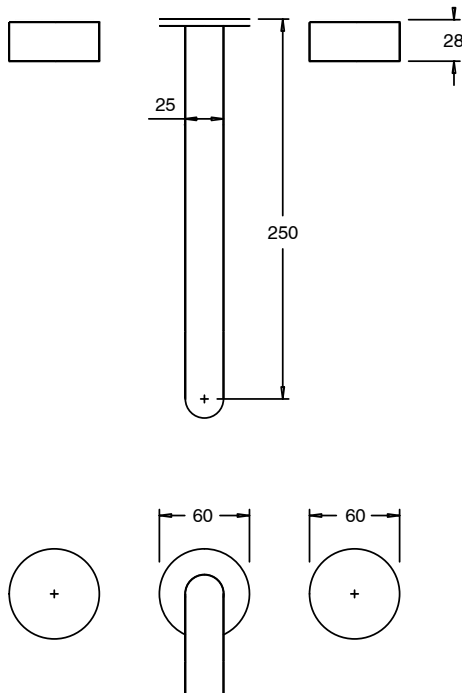

SUSSEX

Sussex Pure Bath Set 250mm Chrome

2263283

SPECIFICATIONS

Recommended Use	Residential;Commercial
Colour Finish	Polished Chrome
Primary Material	DR Brass
Recommended Pressure Range	150 - 500 kPa as per AS3500
Max Continuous Working Temperature (deg C)	65
Min Continuous Working Temperature (deg C)	1

WARRANTY

Residential Use (Years)	40
Commercial Use (Years)	10

Please refer to Sussex Warranty page for full Terms and Conditions

Dimensions are nominal measurements only.

CLEANING RECOMMENDATIONS:

We recommend the use of soapy water or approved cleaners. This product should not be cleaned with abrasive materials. Damage caused by any improper treatment is not covered by the product warranty. Refer to Warranty Conditions

Disclaimer: Products in this specification manual must by regulation be installed by licensed and registered trade people. The manufacturer/distributor reserves the right to vary specifications or delete models from their range without prior notification. Dimensions are nominal measurements only. Dimensions and set-outs listed are correct at time of publication however the manufacturer/distributor takes no responsibility for printing errors.

Published 09/04/2026

To see the complete Sussex range go to www.reece.com.au