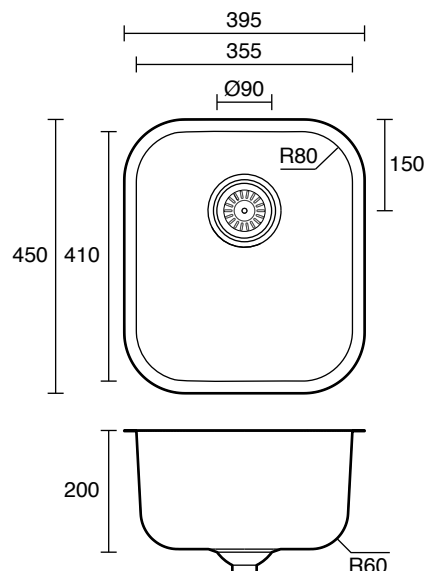

Dimensions are nominal measurements only.

CLEANING RECOMMENDATIONS:

We recommend the use of soapy water or approved cleaners. This product should not be cleaned with abrasive materials. Damage caused by any improper treatment is not covered by the product warranty. Refer to Warranty Conditions

Disclaimer: Products in this specification manual must by regulation be installed by licensed and registered trade people. The manufacturer/distributor reserves the right to vary specifications or delete models from their range without prior notification. Dimensions are nominal measurements only. Dimensions and set-outs listed are correct at time of publication however the manufacturer/distributor takes no responsibility for printing errors.

Published 01/04/2026

To see the complete Posh range go to www.reece.com.au