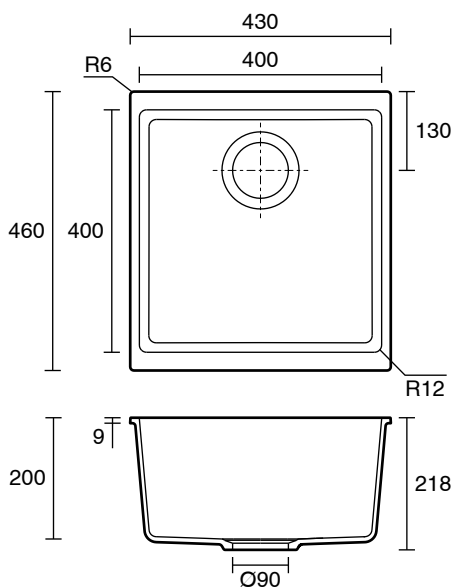

### SPECIFICATIONS

Recommended Use	Residential;Commercial
Bowl Type	Inset / Semi Inset;Under Mount / Under Counter
Material	Quartz Composite
Sink Colour	White
Taphole Options	None
Capacity (L)	29.7
Mounting	Product Surface
Overflow Included	No
Plug & Waste Included	Yes
Plug & Waste Size	90mm Basket Waste

Dimensions are nominal measurements only.