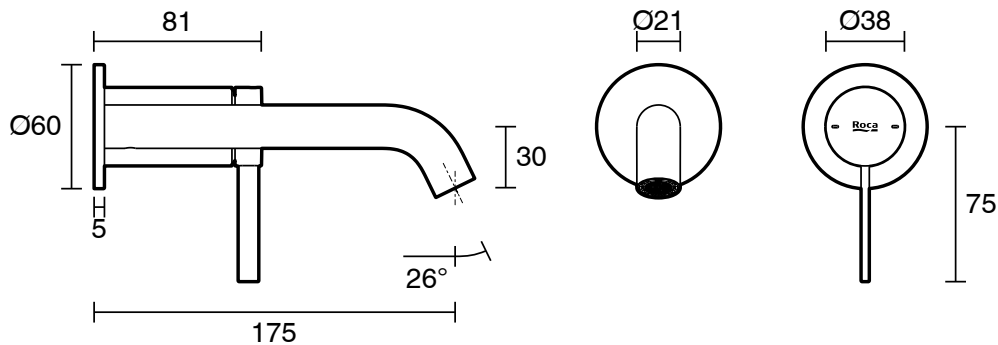

Roca Ona Wall Basin/Bath Mixer Tap Set Trimset Matte Black (6 Star) Lead Free

13703

SPECIFICATIONS

Recommended Use	Residential;Commercial
Colour Finish	Matte Black
Primary Material	Lead Free Brass
Recommended Pressure Range	150 - 500 kPa as per AS3500
Max Continuous Working Temperature (deg C)	65
Min Continuous Working Temperature (deg C)	5

WARRANTY

Residential & Commercial Use (Years)	25
Spare Parts & Labour (Years)	1

Please refer to Roca Warranty page for full Terms and Conditions