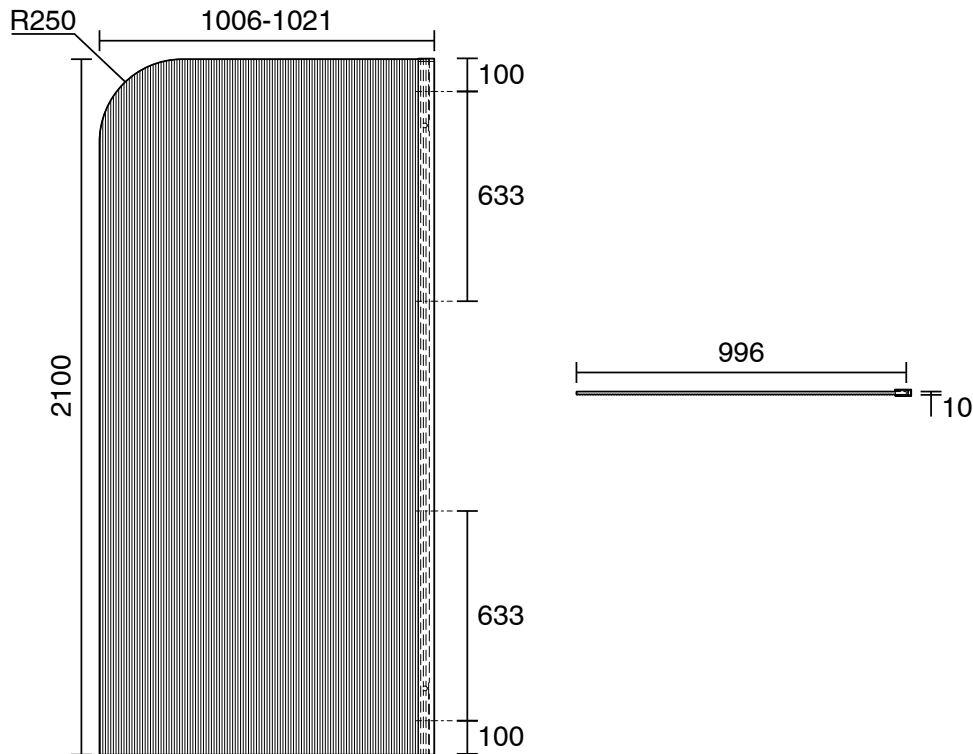

KADO

Kado Lux Frameless Curved Right Fluted Panel with Wall Channel 1000mm Brushed Brass

1710120

SPECIFICATIONS

Recommended Use	Residential;Commercial
Colour Finish	Brushed Brass;Clear
Primary Material	Glass
Frame Configuration	Frameless
Screen Shape	Curved
Screen Appearance	Fluted
Screen Fixing	Channel
Mounting	Wall

WARRANTY

Residential & Commercial Use (Years)	7
Spare Parts & Labour (Years)	1

Please refer to Kado Warranty Page for full Terms and Conditions

Dimensions are nominal measurements only.

CLEANING RECOMMENDATIONS:

We recommend the use of soapy water or approved cleaners. This product should not be cleaned with abrasive materials. Damage caused by any improper treatment is not covered by the product warranty. Refer to Warranty Conditions

Disclaimer: Products in this specification manual must by regulation be installed by licensed and registered trade people. The manufacturer/distributor reserves the right to vary specifications or delete models from their range without prior notification. Dimensions are nominal measurements only. Dimensions and set-outs listed are correct at time of publication however the manufacturer/distributor takes no responsibility for printing errors.

Published 01/04/2026

To see the complete Kado range go to www.reece.com.au