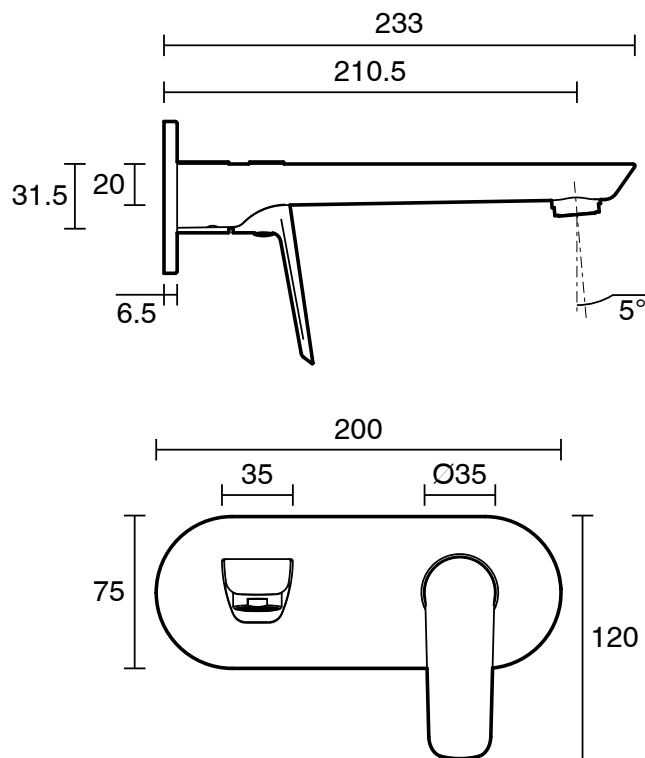

mizu

Mizu Bliss Wall Basin Mixer Tap Set 210mm Matte Black (4 Star)

9505357

SPECIFICATIONS

Recommended Use	Residential;Commercial
Colour Finish	Matte Black
Primary Material	DR Brass
Recommended Pressure Range	150 - 500 kPa as per AS3500
Max Continuous Working Temperature (deg C)	80
Min Continuous Working Temperature (deg C)	5

WARRANTY

Residential & Commercial Use (Years)	25
Spare Parts & Labour (Years)	1

Please refer to Mizu Warranty page for full Terms and Conditions

Dimensions are nominal measurements only.

CLEANING RECOMMENDATIONS:

We recommend the use of soapy water or approved cleaners. This product should not be cleaned with abrasive materials. Damage caused by any improper treatment is not covered by the product warranty. Refer to Warranty Conditions

Disclaimer: Products in this specification manual must by regulation be installed by licensed and registered trade people. The manufacturer/distributor reserves the right to vary specifications or delete models from their range without prior notification. Dimensions are nominal measurements only. Dimensions and set-outs listed are correct at time of publication however the manufacturer/distributor takes no responsibility for printing errors.

Published 01/04/2026

To see the complete Mizu range go to www.reece.com.au