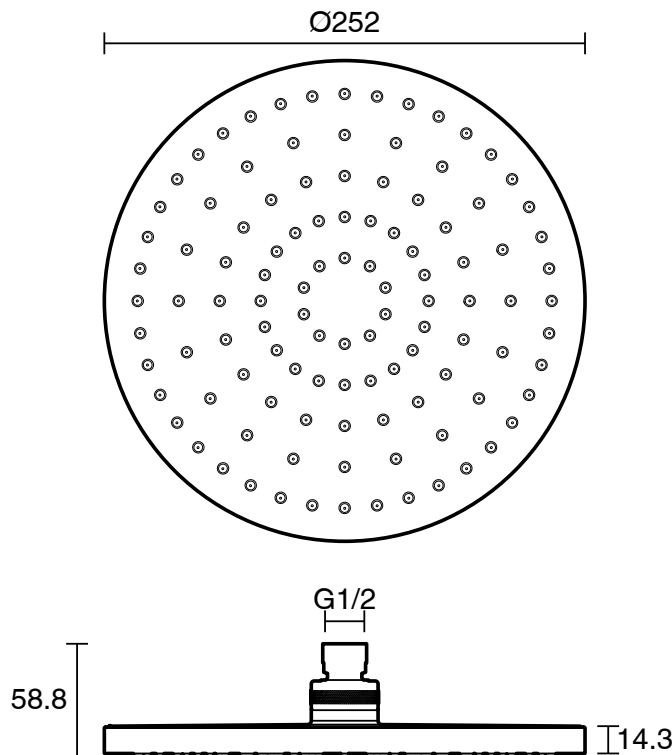

Roca Ona ABS Overhead Shower 250mm Brushed Nickel (3 Star)

15025

SPECIFICATIONS

Recommended Use	Residential;Commercial
Colour Finish	Brushed Nickel
Primary Material	ABS
Recommended Pressure Range	150 - 500 kPa as per AS3500
Max Continuous Working Temperature (deg C)	60
Min Continuous Working Temperature (deg C)	5

WARRANTY

Residential & Commercial Use (Years)	25
Spare Parts & Labour (Years)	1

Please refer to Roca Warranty page for full Terms and Conditions

Dimensions are nominal measurements only.

CLEANING RECOMMENDATIONS:

We recommend the use of soapy water or approved cleaners. This product should not be cleaned with abrasive materials. Damage caused by any improper treatment is not covered by the product warranty. Refer to Warranty Conditions

Disclaimer: Products in this specification manual must by regulation be installed by licensed and registered trade people. The manufacturer/distributor reserves the right to vary specifications or delete models from their range without prior notification. Dimensions are nominal measurements only. Dimensions and set-outs listed are correct at time of publication however the manufacturer/distributor takes no responsibility for printing errors.

Published 21/05/2026

To see the complete Roca range go to www.reece.com.au