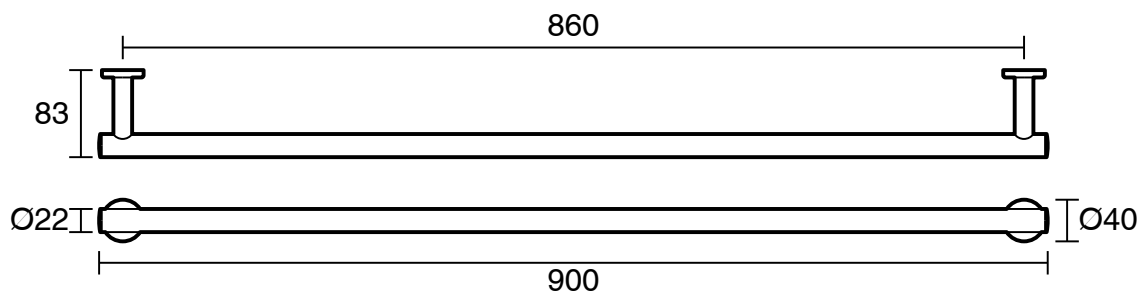

mizu

Mizu Drift Single Towel Rail 900mm Brushed Bronze

2269446

SPECIFICATIONS

Recommended Use	Residential;Commercial
Colour Finish	Brushed Bronze
Primary Material	DR Brass

WARRANTY

Residential & Commercial Use (Years)	25
Spare Parts & Labour (Years)	1

Please refer to Mizu Warranty page for full Terms and Conditions

Dimensions are nominal measurements only.

CLEANING RECOMMENDATIONS:

We recommend the use of soapy water or approved cleaners. This product should not be cleaned with abrasive materials. Damage caused by any improper treatment is not covered by the product warranty. Refer to Warranty Conditions

Disclaimer: Products in this specification manual must by regulation be installed by licensed and registered trade people. The manufacturer/distributor reserves the right to vary specifications or delete models from their range without prior notification. Dimensions are nominal measurements only. Dimensions and set-outs listed are correct at time of publication however the manufacturer/distributor takes no responsibility for printing errors.

Published 01/04/2026

To see the complete Mizu range go to
www.reece.com.au