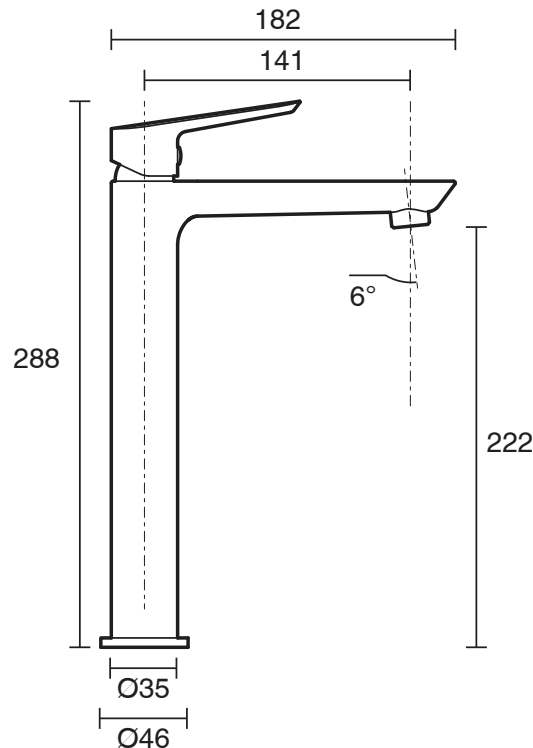

WARRANTY

Residential & Commercial Use (Years)	25
Spare Parts & Labour (Years)	1

Please refer to Mizu Warranty page for full Terms and Conditions

Dimensions are nominal measurements only.

CLEANING RECOMMENDATIONS:

We recommend the use of soapy water or approved cleaners. This product should not be cleaned with abrasive materials. Damage caused by any improper treatment is not covered by the product warranty. Refer to Warranty Conditions

Disclaimer: Products in this specification manual must by regulation be installed by licensed and registered trade people. The manufacturer/distributor reserves the right to vary specifications or delete models from their range without prior notification. Dimensions are nominal measurements only. Dimensions and set-outs listed are correct at time of publication however the manufacturer/distributor takes no responsibility for printing errors.

Published 01/04/2026

To see the complete Mizu range go to www.reece.com.au