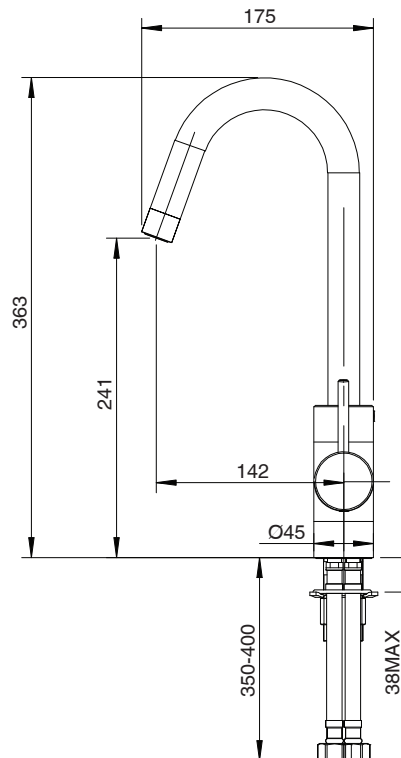

mizu

Mizu Drift MK2 Gooseneck Sink Mixer Tap Brushed Gold (4 Star)

9509148

SPECIFICATIONS	
Recommended Use	Residential;Commercial
Colour Finish	Brushed Gold
Primary Material	DR Brass
Recommended Pressure Range	150 - 500 kPa as per AS3500
Max Continuous Working Temperature (deg C)	65
Min Continuous Working Temperature (deg C)	5
WARRANTY	
Residential & Commercial Use (Years)	25
Spare Parts & Labour (Years)	1
<i>Please refer to Mizu Warranty page for full Terms and Conditions</i>	

Disclaimer: Products in this specification manual must by regulation be installed by licensed and registered trade people. The manufacturer/distributor reserves the right to vary specifications or delete models from their range without prior notification. Dimensions are nominal measurements only. Dimensions and set-outs listed are correct at time of publication however the manufacturer/distributor takes no responsibility for printing errors.