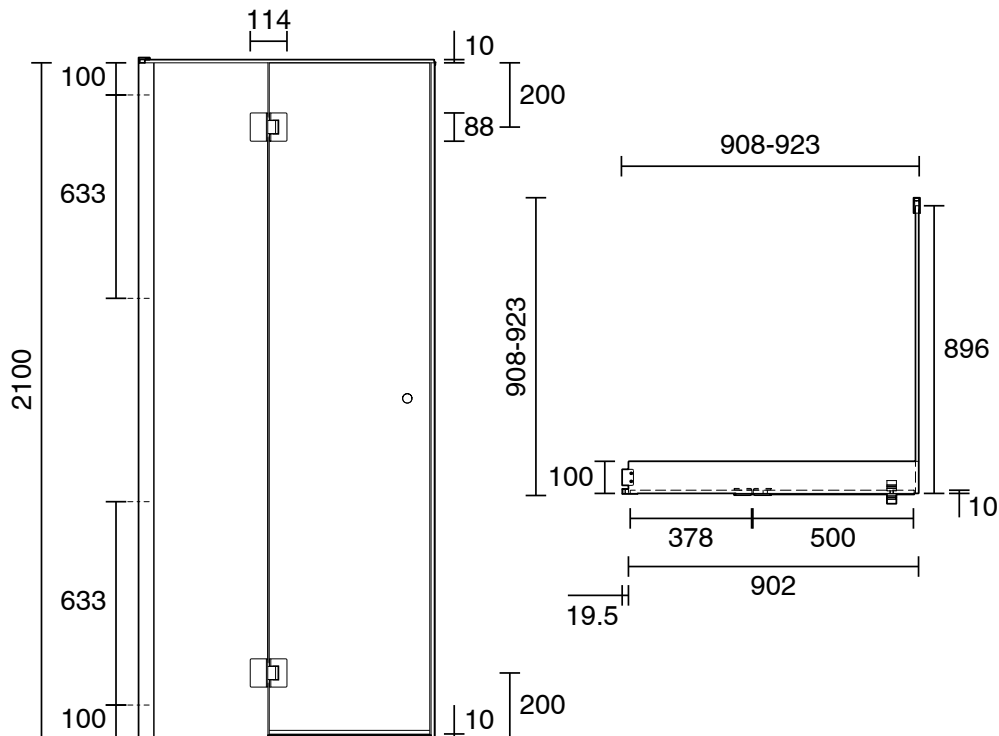

KADO

Kado Lux Frameless Enclosure with Wall Channel 900 x 900mm Chrome

1710022

SPECIFICATIONS

Recommended Use	Residential;Commercial
Colour Finish	Polished Chrome;Clear
Primary Material	Glass
Frame Configuration	Frameless
Screen Shape	Rectangular
Screen Appearance	Clear
Screen Fixing	Channel
Mounting	Wall

WARRANTY

Residential & Commercial Use (Years)	7
Spare Parts & Labour (Years)	1

Please refer to Kado Warranty Page for full Terms and Conditions

Dimensions are nominal measurements only.

CLEANING RECOMMENDATIONS:

We recommend the use of soapy water or approved cleaners. This product should not be cleaned with abrasive materials. Damage caused by any improper treatment is not covered by the product warranty. Refer to Warranty Conditions

Disclaimer: Products in this specification manual must by regulation be installed by licensed and registered trade people. The manufacturer/distributor reserves the right to vary specifications or delete models from their range without prior notification. Dimensions are nominal measurements only. Dimensions and set-outs listed are correct at time of publication however the manufacturer/distributor takes no responsibility for printing errors.

Published 01/04/2026

To see the complete Kado range go to
www.reece.com.au