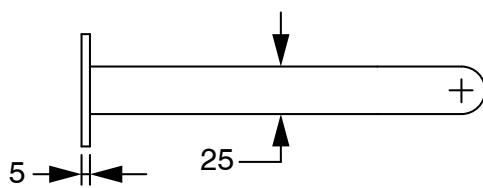

# SUSSEX

**Sussex Pure Progressive Wall Basin Mixer Tap System 200mm with Diamond Textured Handle  
PVD Matte Black (3 Star)  
9511347**

SPECIFICATIONS	
Recommended Use	Residential;Commercial
Colour Finish	Matte Black
Primary Material	DR Brass
Recommended Pressure Range	150 - 500 kPa as per AS3500
Max Continuous Working Temperature (deg C)	65
Min Continuous Working Temperature (deg C)	1
WARRANTY	
Residential Use (Years)	40
Commercial Use (Years)	10
<i>Please refer to Sussex Warranty page for full Terms and Conditions</i>	