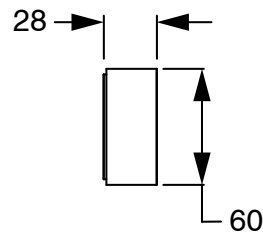

# SUSSEX

**Sussex Pure Progressive Wall Basin Mixer Tap System 200mm with Diamond Textured Handle  
PVD Matte Black (3 Star)  
9511347**

SPECIFICATIONS	
Recommended Use	Residential;Commercial
Colour Finish	Matte Black
Primary Material	DR Brass
Recommended Pressure Range	150 - 500 kPa as per AS3500
Max Continuous Working Temperature (deg C)	65
Min Continuous Working Temperature (deg C)	1
WARRANTY	
Residential Use (Years)	40
Commercial Use (Years)	10
<i>Please refer to Sussex Warranty page for full Terms and Conditions</i>	