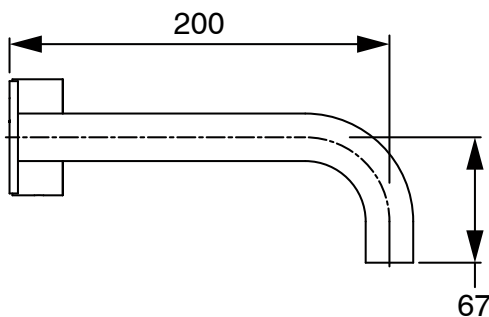

# SUSSEX

**Sussex Pure Progressive Wall Basin Mixer Tap System 200mm with Diamond Textured Handle  
PVD Matte Black (3 Star)  
9511347**

SPECIFICATIONS	
Recommended Use	Residential;Commercial
Colour Finish	Matte Black
Primary Material	DR Brass
Recommended Pressure Range	150 - 500 kPa as per AS3500
Max Continuous Working Temperature (deg C)	65
Min Continuous Working Temperature (deg C)	1
WARRANTY	
Residential Use (Years)	40
Commercial Use (Years)	10
<i>Please refer to Sussex Warranty page for full Terms and Conditions</i>	