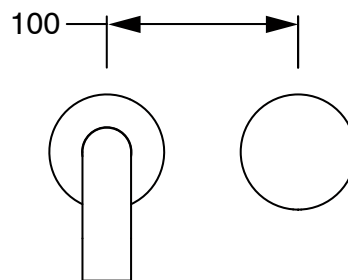

# SUSSEX

**Sussex Pure Progressive Wall Basin Mixer Tap System 200mm with Diamond Textured Handle  
PVD Matte Black (3 Star)  
9511347**

SPECIFICATIONS	
Recommended Use	Residential;Commercial
Colour Finish	Matte Black
Primary Material	DR Brass
Recommended Pressure Range	150 - 500 kPa as per AS3500
Max Continuous Working Temperature (deg C)	65
Min Continuous Working Temperature (deg C)	1
WARRANTY	
Residential Use (Years)	40
Commercial Use (Years)	10
<i>Please refer to Sussex Warranty page for full Terms and Conditions</i>	