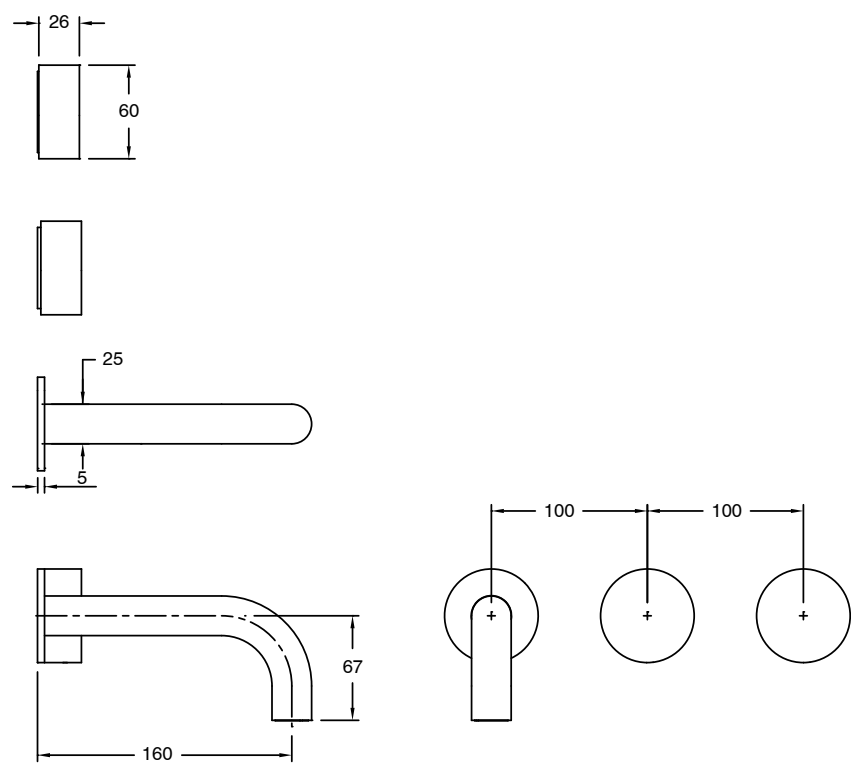

SUSSEX

**Sussex Pure Wall Basin Hostess System 160mm with Linear Textured Handles
PVD Brushed Gold (3 Star) Lead Free
50780**

SPECIFICATIONS

Recommended Use	Residential;Commercial
Colour Finish	Brushed Gold
Primary Material	Lead Free Brass
Recommended Pressure Range	150 - 500 kPa as per AS3500
Max Continuous Working Temperature (deg C)	65
Min Continuous Working Temperature (deg C)	1

WARRANTY

Residential Use (Years)	40
Commercial Use (Years)	10

Please refer to Sussex Warranty page for full Terms and Conditions

Dimensions are nominal measurements only.

CLEANING RECOMMENDATIONS:

We recommend the use of soapy water or approved cleaners. This product should not be cleaned with abrasive materials. Damage caused by any improper treatment is not covered by the product warranty. Refer to Warranty Conditions

Disclaimer: Products in this specification manual must by regulation be installed by licensed and registered trade people. The manufacturer/distributor reserves the right to vary specifications or delete models from their range without prior notification. Dimensions are nominal measurements only. Dimensions and set-outs listed are correct at time of publication however the manufacturer/distributor takes no responsibility for printing errors.
Published 07/05/2026

To see the complete Sussex range go to www.reece.com.au