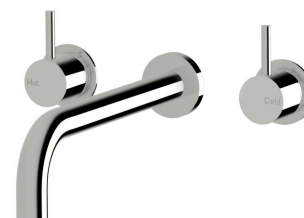

SUSSEX

Sussex Scala 25mm Wall Basin Set Curved 250mm Chrome (6 Star)

2262997

SPECIFICATIONS	
Recommended Use	Residential;Commercial
Colour Finish	Polished Chrome
Primary Material	Brass
Recommended Pressure Range	150 - 500 kPa as per AS3500
Max Continuous Working Temperature (deg C)	65
Min Continuous Working Temperature (deg C)	1
WARRANTY	
Residential Use (Years)	40
Commercial Use (Years)	10
<i>Please refer to Sussex Warranty page for full Terms and Conditions</i>	