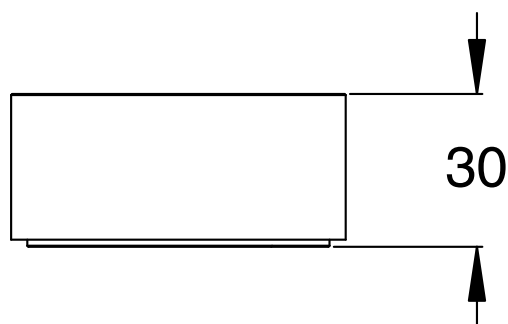

SUSSEX

Sussex Pure Progressive Top Mount Hob Mixer with Cirque Textured Handles PVD Brushed Nickel Lead Free

50639

SPECIFICATIONS

Recommended Use	Residential;Commercial
Colour Finish	Brushed Nickel
Primary Material	Lead Free Brass
Recommended Pressure Range	150 - 500 kPa as per AS3500
Max Continuous Working Temperature (deg C)	65
Min Continuous Working Temperature (deg C)	1

WARRANTY

Residential Use (Years)	40
Commercial Use (Years)	10

Please refer to Sussex Warranty page for full Terms and Conditions

Dimensions are nominal measurements only.

CLEANING RECOMMENDATIONS:

We recommend the use of soapy water or approved cleaners. This product should not be cleaned with abrasive materials. Damage caused by any improper treatment is not covered by the product warranty. Refer to Warranty Conditions

Disclaimer: Products in this specification manual must by regulation be installed by licensed and registered trade people. The manufacturer/distributor reserves the right to vary specifications or delete models from their range without prior notification. Dimensions are nominal measurements only. Dimensions and set-outs listed are correct at time of publication however the manufacturer/distributor takes no responsibility for printing errors.

Published 07/05/2026

To see the complete Sussex range go to
www.reece.com.au