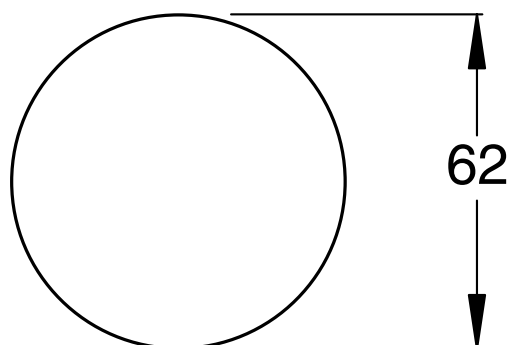

SUSSEX

Sussex Pure Progressive Top Mount Hob Mixer with Cirque Textured Handles PVD Brushed Nickel Lead Free

50639

SPECIFICATIONS

Recommended Use	Residential;Commercial
Colour Finish	Brushed Nickel
Primary Material	Lead Free Brass
Recommended Pressure Range	150 - 500 kPa as per AS3500
Max Continuous Working Temperature (deg C)	65
Min Continuous Working Temperature (deg C)	1

WARRANTY

Residential Use (Years)	40
Commercial Use (Years)	10

Please refer to Sussex Warranty page for full Terms and Conditions

Dimensions are nominal measurements only.

CLEANING RECOMMENDATIONS:

We recommend the use of soapy water or approved cleaners. This product should not be cleaned with abrasive materials. Damage caused by any improper treatment is not covered by the product warranty. Refer to Warranty Conditions

Disclaimer: Products in this specification manual must by regulation be installed by licensed and registered trade people. The manufacturer/distributor reserves the right to vary specifications or delete models from their range without prior notification. Dimensions are nominal measurements only. Dimensions and set-outs listed are correct at time of publication however the manufacturer/distributor takes no responsibility for printing errors.

Published 07/05/2026

To see the complete Sussex range go to
www.reece.com.au