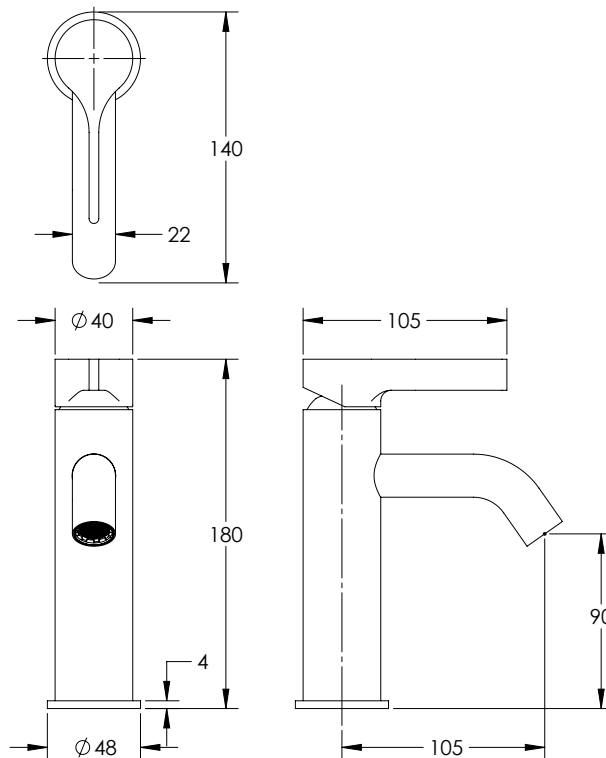

WARRANTY

Residential Use (Years)	40
Commercial Use (Years)	10

Please refer to Sussex Warranty page for full Terms and Conditions

Dimensions are nominal measurements only.

CLEANING RECOMMENDATIONS:

We recommend the use of soapy water or approved cleaners. This product should not be cleaned with abrasive materials. Damage caused by any improper treatment is not covered by the product warranty. Refer to Warranty Conditions

Disclaimer: Products in this specification manual must by regulation be installed by licensed and registered trade people. The manufacturer/distributor reserves the right to vary specifications or delete models from their range without prior notification. Dimensions are nominal measurements only. Dimensions and set-outs listed are correct at time of publication however the manufacturer/distributor takes no responsibility for printing errors.

Published 30/04/2026

To see the complete Sussex range go to www.reece.com.au