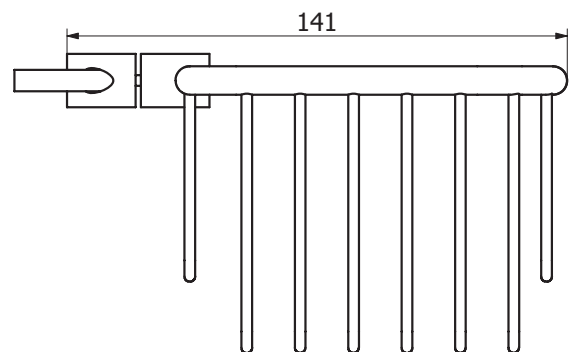

Posh Solus Shower Rail Basket 160 x 140 x 80mm Chrome

9504259

SPECIFICATIONS	
Recommended Use	Residential;Commercial
Colour Finish	Chrome
Primary Material	Brass
WARRANTY	
Residential & Commercial Use (Years)	25
Spare Parts & Labour (Years)	1
<i>Please refer to Posh Warranty Page for full Terms and Conditions</i>	