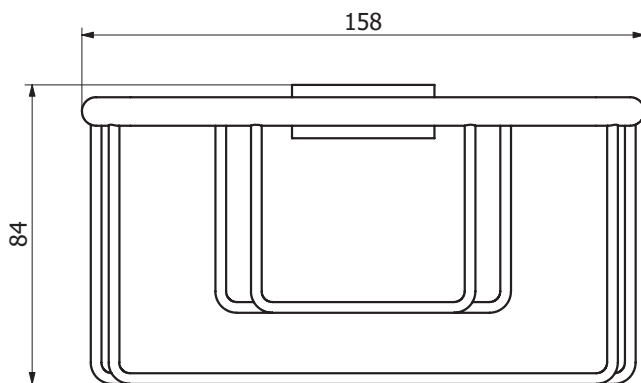

Posh Solus Shower Rail Basket 160 x 140 x 80mm Chrome

9504259

SPECIFICATIONS	
Recommended Use	Residential;Commercial
Colour Finish	Chrome
Primary Material	Brass
WARRANTY	
Residential & Commercial Use (Years)	25
Spare Parts & Labour (Years)	1
<i>Please refer to Posh Warranty Page for full Terms and Conditions</i>	