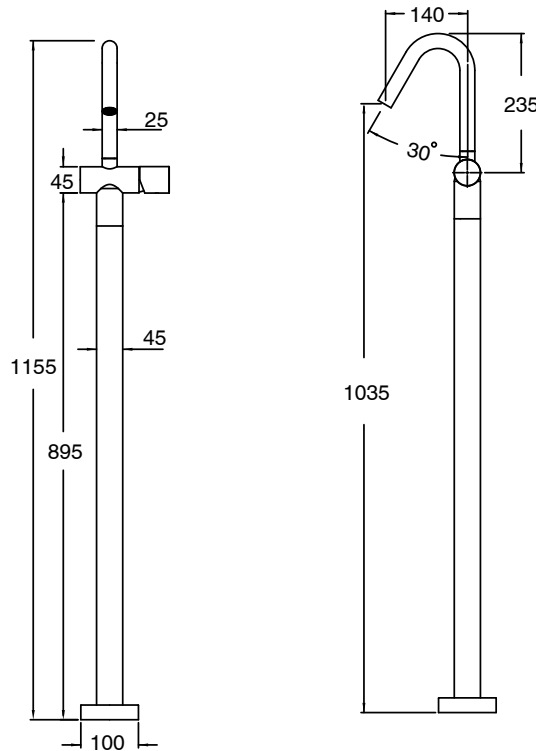

SUSSEX

Sussex Pure Floor Mounted Basin Mixer Trimset PVD Brushed Bronze (5 Star) Lead Free

49839

SPECIFICATIONS	
Recommended Use	Residential;Commercial
Colour Finish	Brushed Bronze
Primary Material	Lead Free Brass
Recommended Pressure Range	150 - 500 kPa as per AS3500
Max Continuous Working Temperature (deg C)	65
Min Continuous Working Temperature (deg C)	1
WARRANTY	
Residential Use (Years)	40
Commercial Use (Years)	10
<i>Please refer to Sussex Warranty page for full Terms and Conditions</i>	

Disclaimer: Products in this specification manual must by regulation be installed by licensed and registered trade people. The manufacturer/distributor reserves the right to vary specifications or delete models from their range without prior notification. Dimensions are nominal measurements only. Dimensions and set-outs listed are correct at time of publication however the manufacturer/distributor takes no responsibility for printing errors.