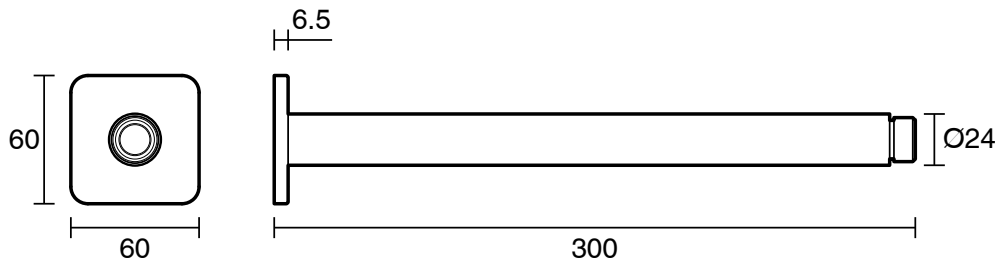

mizu

Mizu Bloc Ceiling Shower Arm 300mm Chrome

29683

SPECIFICATIONS

Recommended Use	Residential;Commercial
Colour Finish	Polished Chrome
Primary Material	Lead Free Brass
Recommended Pressure Range	150 - 500 kPa as per AS3500
Max Continuous Working Temperature (deg C)	65
Min Continuous Working Temperature (deg C)	5

WARRANTY

Residential & Commercial Use (Years)	25
Spare Parts & Labour (Years)	1

Please refer to Mizu Warranty page for full Terms and Conditions

Dimensions are nominal measurements only.

CLEANING RECOMMENDATIONS:

We recommend the use of soapy water or approved cleaners. This product should not be cleaned with abrasive materials. Damage caused by any improper treatment is not covered by the product warranty. Refer to Warranty Conditions

Disclaimer: Products in this specification manual must by regulation be installed by licensed and registered trade people. The manufacturer/distributor reserves the right to vary specifications or delete models from their range without prior notification. Dimensions are nominal measurements only. Dimensions and set-outs listed are correct at time of publication however the manufacturer/distributor takes no responsibility for printing errors.

Published 01/04/2026

To see the complete Mizu range go to
www.reece.com.au

WaterMark
AS/NZS 3862
WM 022468