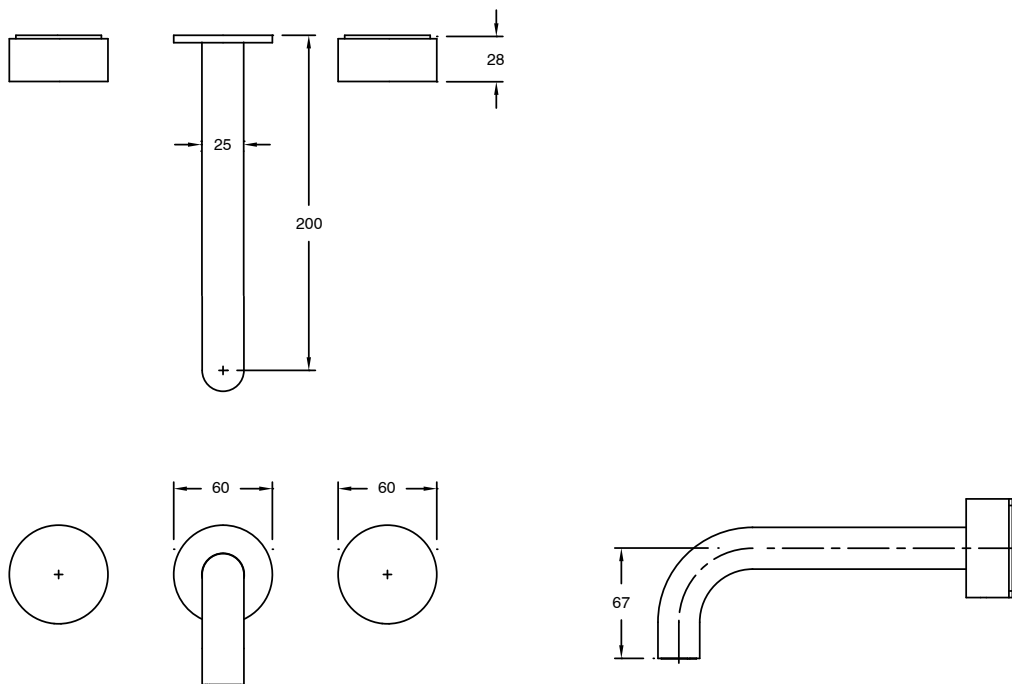

SUSSEX

Sussex Pure Bath Set 200mm with Cirque Textured Handles PVD Matte Black Lead Free

47099

SPECIFICATIONS

Recommended Use	Residential;Commercial
Colour Finish	Matte Black
Primary Material	Lead Free Brass
Recommended Pressure Range	150 - 500 kPa as per AS3500
Max Continuous Working Temperature (deg C)	65
Min Continuous Working Temperature (deg C)	1

WARRANTY

Residential Use (Years)	40
Commercial Use (Years)	10

Please refer to Sussex Warranty page for full Terms and Conditions

Dimensions are nominal measurements only.

CLEANING RECOMMENDATIONS:

We recommend the use of soapy water or approved cleaners. This product should not be cleaned with abrasive materials. Damage caused by any improper treatment is not covered by the product warranty. Refer to Warranty Conditions

Disclaimer: Products in this specification manual must by regulation be installed by licensed and registered trade people. The manufacturer/distributor reserves the right to vary specifications or delete models from their range without prior notification. Dimensions are nominal measurements only. Dimensions and set-outs listed are correct at time of publication however the manufacturer/distributor takes no responsibility for printing errors.

Published 14/05/2026

To see the complete Sussex range go to www.reece.com.au