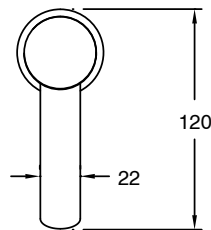

SUSSEX

Sussex Pure Basin Mixer with Linear Textured Handles PVD Matte Black (6 Star) Lead Free

46924

SPECIFICATIONS	
Recommended Use	Residential;Commercial
Colour Finish	Matte Black
Primary Material	Lead Free Brass
Recommended Pressure Range	150 - 500 kPa as per AS3500
Max Continuous Working Temperature (deg C)	65
Min Continuous Working Temperature (deg C)	1
WARRANTY	
Residential Use (Years)	40
Commercial Use (Years)	10
<i>Please refer to Sussex Warranty page for full Terms and Conditions</i>	

Disclaimer: Products in this specification manual must by regulation be installed by licensed and registered trade people. The manufacturer/distributor reserves the right to vary specifications or delete models from their range without prior notification. Dimensions are nominal measurements only. Dimensions and set-outs listed are correct at time of publication however the manufacturer/distributor takes no responsibility for printing errors.