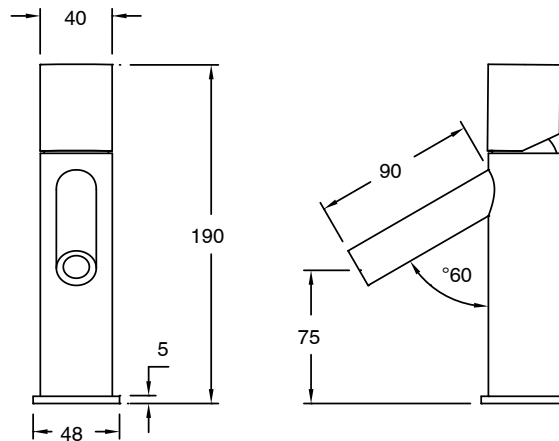

SUSSEX

Sussex Pure Basin Mixer with Linear Textured Handles PVD Matte Black (6 Star) Lead Free

46924

SPECIFICATIONS	
Recommended Use	Residential;Commercial
Colour Finish	Matte Black
Primary Material	Lead Free Brass
Recommended Pressure Range	150 - 500 kPa as per AS3500
Max Continuous Working Temperature (deg C)	65
Min Continuous Working Temperature (deg C)	1
WARRANTY	
Residential Use (Years)	40
Commercial Use (Years)	10
<i>Please refer to Sussex Warranty page for full Terms and Conditions</i>	

Disclaimer: Products in this specification manual must by regulation be installed by licensed and registered trade people. The manufacturer/distributor reserves the right to vary specifications or delete models from their range without prior notification. Dimensions are nominal measurements only. Dimensions and set-outs listed are correct at time of publication however the manufacturer/distributor takes no responsibility for printing errors.