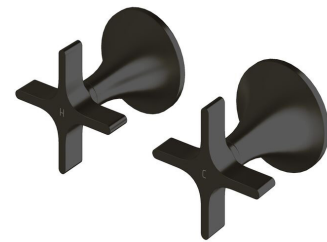

SUSSEX

Sussex Oria Cross Handle Wall Top Assembly PVD Matte Black Lead Free

39665

SPECIFICATIONS

Recommended Use	Residential;Commercial
Colour Finish	Matte Black
Primary Material	Lead Free Brass
Recommended Pressure Range	150 - 500 kPa as per AS3500
Max Continuous Working Temperature (deg C)	65
Min Continuous Working Temperature (deg C)	1

WARRANTY

Residential Use (Years)	40
Commercial Use (Years)	10

Please refer to Sussex Warranty page for full Terms and Conditions

Dimensions are nominal measurements only.

CLEANING RECOMMENDATIONS:

We recommend the use of soapy water or approved cleaners. This product should not be cleaned with abrasive materials. Damage caused by any improper treatment is not covered by the product warranty. Refer to Warranty Conditions

Disclaimer: Products in this specification manual must by regulation be installed by licensed and registered trade people. The manufacturer/distributor reserves the right to vary specifications or delete models from their range without prior notification. Dimensions are nominal measurements only. Dimensions and set-outs listed are correct at time of publication however the manufacturer/distributor takes no responsibility for printing errors.

Published 07/05/2026

To see the complete Sussex range go to www.reece.com.au