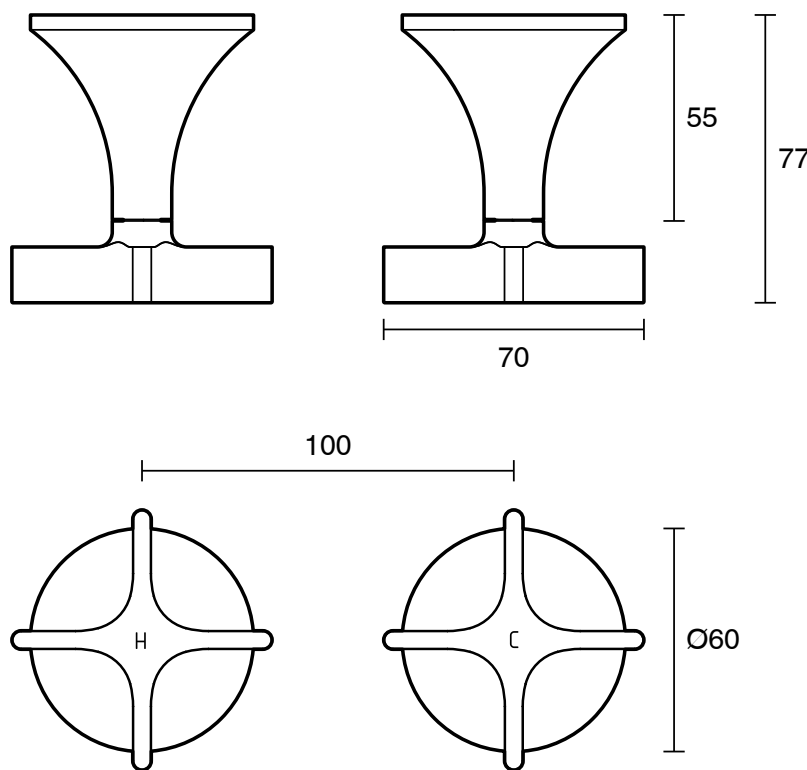

SUSSEX

Sussex Oria Cross Handle Wall Top Assembly PVD Matte Black Lead Free

39665

SPECIFICATIONS

Recommended Use	Residential;Commercial
Colour Finish	Matte Black
Primary Material	Lead Free Brass
Recommended Pressure Range	150 - 500 kPa as per AS3500
Max Continuous Working Temperature (deg C)	65
Min Continuous Working Temperature (deg C)	1

WARRANTY

Residential Use (Years)	40
Commercial Use (Years)	10

Please refer to Sussex Warranty page for full Terms and Conditions

Dimensions are nominal measurements only.

CLEANING RECOMMENDATIONS:

We recommend the use of soapy water or approved cleaners. This product should not be cleaned with abrasive materials. Damage caused by any improper treatment is not covered by the product warranty. Refer to Warranty Conditions

Disclaimer: Products in this specification manual must by regulation be installed by licensed and registered trade people. The manufacturer/distributor reserves the right to vary specifications or delete models from their range without prior notification. Dimensions are nominal measurements only. Dimensions and set-outs listed are correct at time of publication however the manufacturer/distributor takes no responsibility for printing errors.

Published 07/05/2026

To see the complete Sussex range go to www.reece.com.au