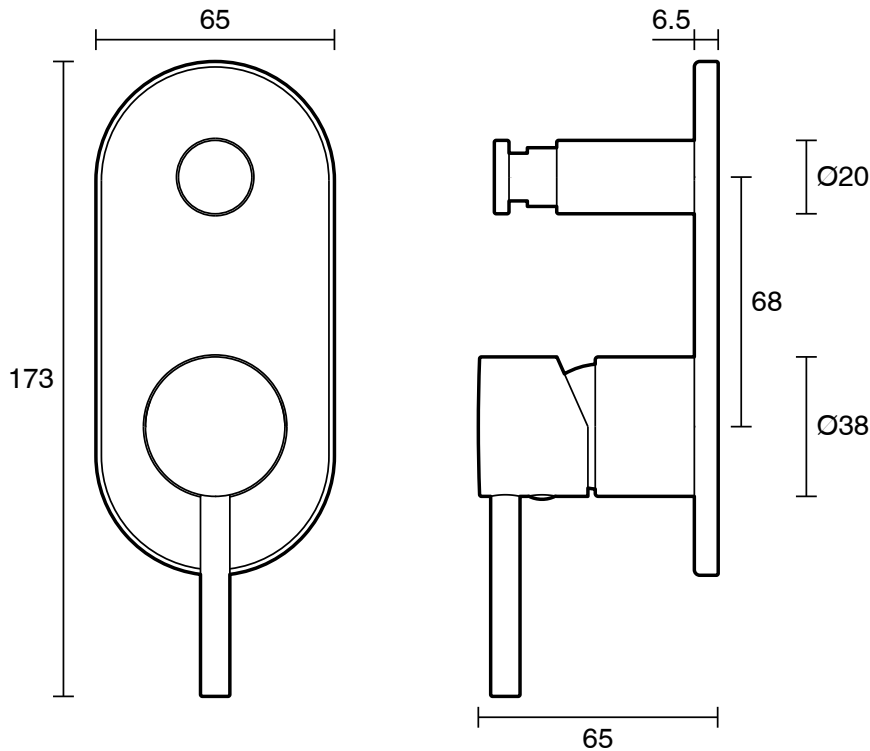

mizu

Mizu Drift Shower Mixer with Diverter Trimset Only Chrome

2267202

SPECIFICATIONS	
Recommended Use	Residential;Commercial
Colour Finish	Polished Chrome
Primary Material	DR Brass
Recommended Pressure Range	150 - 500 kPa as per AS3500
Max Continuous Working Temperature (deg C)	70
Min Continuous Working Temperature (deg C)	5
WARRANTY	
Residential & Commercial Use (Years)	25
Spare Parts & Labour (Years)	1
<i>Please refer to Mizu Warranty page for full Terms and Conditions</i>	

Disclaimer: Products in this specification manual must by regulation be installed by licensed and registered trade people. The manufacturer/distributor reserves the right to vary specifications or delete models from their range without prior notification. Dimensions are nominal measurements only. Dimensions and set-outs listed are correct at time of publication however the manufacturer/distributor takes no responsibility for printing errors.