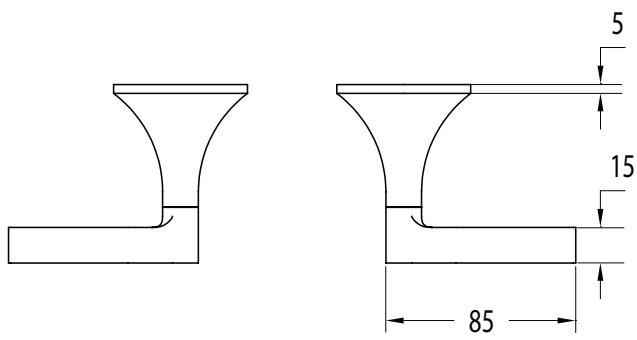

SUSSEX

Sussex Oria Wall Top Assembly PVD Brushed Gold Lead Free

39702

SPECIFICATIONS

Recommended Use	Residential;Commercial
Colour Finish	Brushed Gold
Primary Material	Lead Free Brass
Recommended Pressure Range	150 - 500 kPa as per AS3500
Max Continuous Working Temperature (deg C)	65
Min Continuous Working Temperature (deg C)	1

WARRANTY

Residential Use (Years)	40
Commercial Use (Years)	10

Please refer to Sussex Warranty page for full Terms and Conditions

Dimensions are nominal measurements only.

CLEANING RECOMMENDATIONS:

We recommend the use of soapy water or approved cleaners. This product should not be cleaned with abrasive materials. Damage caused by any improper treatment is not covered by the product warranty. Refer to Warranty Conditions

Disclaimer: Products in this specification manual must by regulation be installed by licensed and registered trade people. The manufacturer/distributor reserves the right to vary specifications or delete models from their range without prior notification. Dimensions are nominal measurements only. Dimensions and set-outs listed are correct at time of publication however the manufacturer/distributor takes no responsibility for printing errors.

Published 07/05/2026

To see the complete Sussex range go to www.reece.com.au