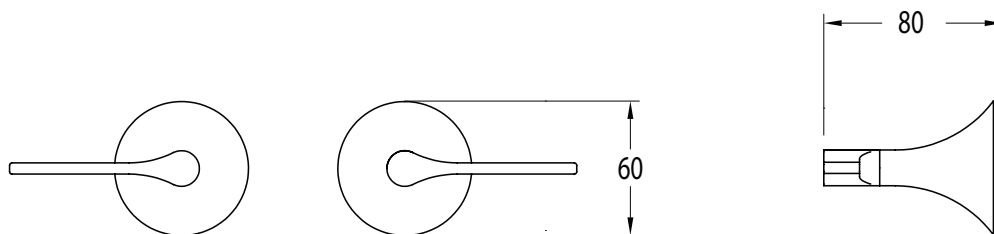

SUSSEX

Sussex Oria Wall Top Assembly PVD Brushed Gold Lead Free

39702

SPECIFICATIONS

Recommended Use	Residential;Commercial
Colour Finish	Brushed Gold
Primary Material	Lead Free Brass
Recommended Pressure Range	150 - 500 kPa as per AS3500
Max Continuous Working Temperature (deg C)	65
Min Continuous Working Temperature (deg C)	1

WARRANTY

Residential Use (Years)	40
Commercial Use (Years)	10

Please refer to Sussex Warranty page for full Terms and Conditions

Dimensions are nominal measurements only.

CLEANING RECOMMENDATIONS:

We recommend the use of soapy water or approved cleaners. This product should not be cleaned with abrasive materials. Damage caused by any improper treatment is not covered by the product warranty. Refer to Warranty Conditions

Disclaimer: Products in this specification manual must by regulation be installed by licensed and registered trade people. The manufacturer/distributor reserves the right to vary specifications or delete models from their range without prior notification. Dimensions are nominal measurements only. Dimensions and set-outs listed are correct at time of publication however the manufacturer/distributor takes no responsibility for printing errors.

Published 07/05/2026

To see the complete Sussex range go to www.reece.com.au