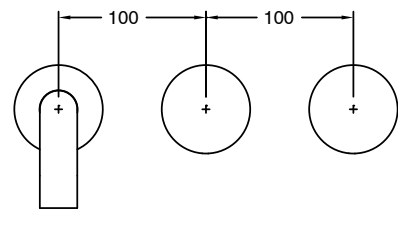

SUSSEX

**Sussex Pure Wall Basin Hostess System 250mm with Linear Textured Handles
PVD Brushed Bronze (3 Star) Lead Free
50862**

SPECIFICATIONS

Recommended Use	Residential;Commercial
Colour Finish	Brushed Bronze
Primary Material	Lead Free Brass
Recommended Pressure Range	150 - 500 kPa as per AS3500
Max Continuous Working Temperature (deg C)	65
Min Continuous Working Temperature (deg C)	1

WARRANTY

Residential Use (Years)	40
Commercial Use (Years)	10

Please refer to Sussex Warranty page for full Terms and Conditions