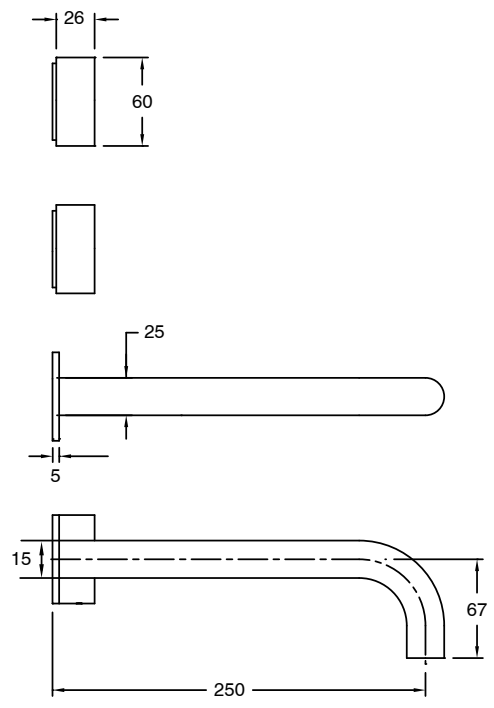

SUSSEX

**Sussex Pure Wall Basin Hostess System 250mm with Linear Textured Handles
PVD Brushed Bronze (3 Star) Lead Free
50862**

SPECIFICATIONS

Recommended Use	Residential;Commercial
Colour Finish	Brushed Bronze
Primary Material	Lead Free Brass
Recommended Pressure Range	150 - 500 kPa as per AS3500
Max Continuous Working Temperature (deg C)	65
Min Continuous Working Temperature (deg C)	1

WARRANTY

Residential Use (Years)	40
Commercial Use (Years)	10

Please refer to Sussex Warranty page for full Terms and Conditions