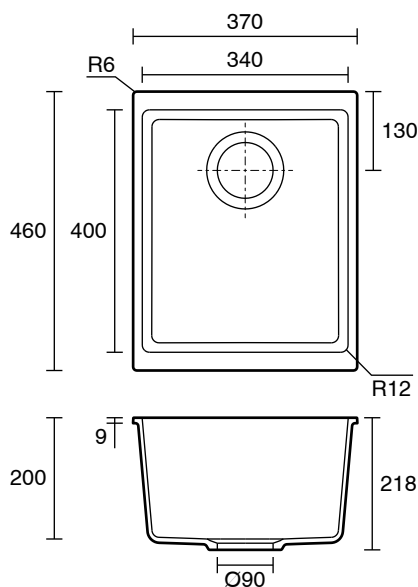

Memo Freya Compact Single Bowl Sink No Taphole Granite White

2406970

SPECIFICATIONS

Recommended Use	Residential;Commercial
Bowl Type	Inset / Semi Inset;Under Mount / Under Counter
Material	Quartz Composite
Sink Colour	White
Taphole Options	None
Capacity (L)	25
Mounting	Product Surface
Overflow Included	No
Plug & Waste Included	Yes
Plug & Waste Size	90mm Basket Waste

WARRANTY

Residential & Commercial Use (Years)	30
Spare Parts & Labour (Years)	1

Please refer to Memo Warranty Page for full Terms and Conditions

Sinks must be installed using a cutout template. No responsibility will be taken for damage that occurs where a template has not been used.

Dimensions are nominal measurements only.

CLEANING RECOMMENDATIONS:

We recommend the use of soapy water or approved cleaners. This product should not be cleaned with abrasive materials. Damage caused by any improper treatment is not covered by the product warranty. Refer to Warranty Conditions

Disclaimer: Products in this specification manual must by regulation be installed by licensed and registered trade people. The manufacturer/distributor reserves the right to vary specifications or delete models from their range without prior notification. Dimensions are nominal measurements only. Dimensions and set-outs listed are correct at time of publication however the manufacturer/distributor takes no responsibility for printing errors.

Published 01/04/2026

To see the complete Memo range go to www.reece.com.au