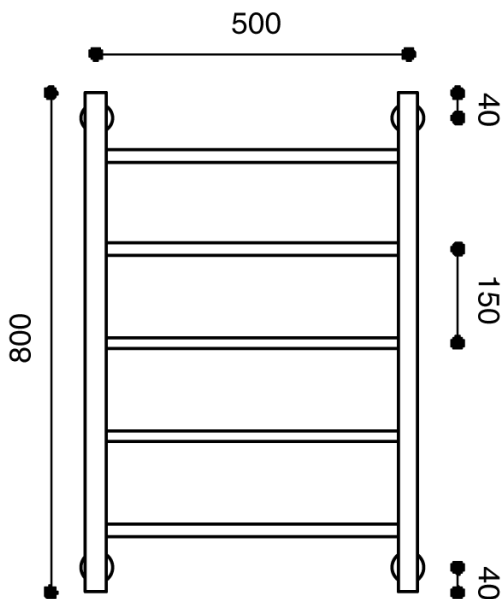

HYDROTHERM
TOWEL RAILS

Hydrotherm Pure Heated Towel Rail 500 x 800mm Chrome

2299541

SPECIFICATIONS

Recommended Use	Residential;Commercial
Colour Finish	Polished Chrome
Primary Material	Copper
Mounting	Wall
Electrical Connection Type	Plug-In;Hardwired
Electrical Connection Position	Bottom Left;Bottom Right
Heating Method	Water Filled
Power Supply (V)	230V AC
IP Rating	IPX3

WARRANTY

Residential & Commercial Use (Years)	10
Spare Parts & Labour (Years)	1

Please refer to Hydrotherm Warranty page for full Terms and Conditions

Dimensions are nominal measurements only.

CLEANING RECOMMENDATIONS:

We recommend the use of soapy water or approved cleaners. This product should not be cleaned with abrasive materials. Damage caused by any improper treatment is not covered by the product warranty. Refer to Warranty Conditions

Disclaimer: Products in this specification manual must by regulation be installed by licensed and registered trade people. The manufacturer/distributor reserves the right to vary specifications or delete models from their range without prior notification. Dimensions are nominal measurements only. Dimensions and set-outs listed are correct at time of publication however the manufacturer/distributor takes no responsibility for printing errors.

Published 18/05/2026

To see the complete Hydrotherm range go to www.reece.com.au