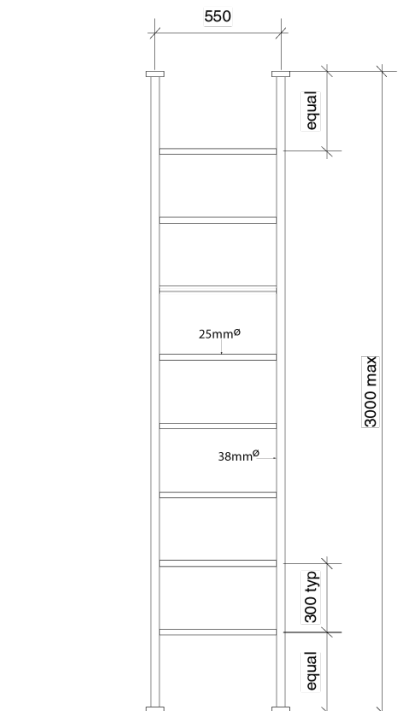

HYDROTHERM
T O W E L   R A I L S

Hydrotherm Pure Heated Towel Rail Floor to Ceiling (Hardwired Ceiling Cable Entry) 550mm Chrome

119551

SPECIFICATIONS

Recommended Use	Residential;Commercial
Colour Finish	Polished Chrome
Primary Material	Copper
Mounting	Floor;Ceiling
Electrical Connection Type	Hardwired
Electrical Connection Position	Left;Right
Heating Method	Water Filled
Power Supply (V)	230V AC
IP Rating	IPX5

WARRANTY

Residential & Commercial Use (Years)	10
Spare Parts & Labour (Years)	1

Please refer to Hydrotherm Warranty page for full Terms and Conditions

Dimensions are nominal measurements only.

CLEANING RECOMMENDATIONS:

We recommend the use of soapy water or approved cleaners. This product should not be cleaned with abrasive materials. Damage caused by any improper treatment is not covered by the product warranty. Refer to Warranty Conditions

Disclaimer: Products in this specification manual must by regulation be installed by licensed and registered trade people. The manufacturer/distributor reserves the right to vary specifications or delete models from their range without prior notification. Dimensions are nominal measurements only. Dimensions and set-outs listed are correct at time of publication however the manufacturer/distributor takes no responsibility for printing errors.

Published 18/05/2026

To see the complete Hydrotherm range go to www.reece.com.au