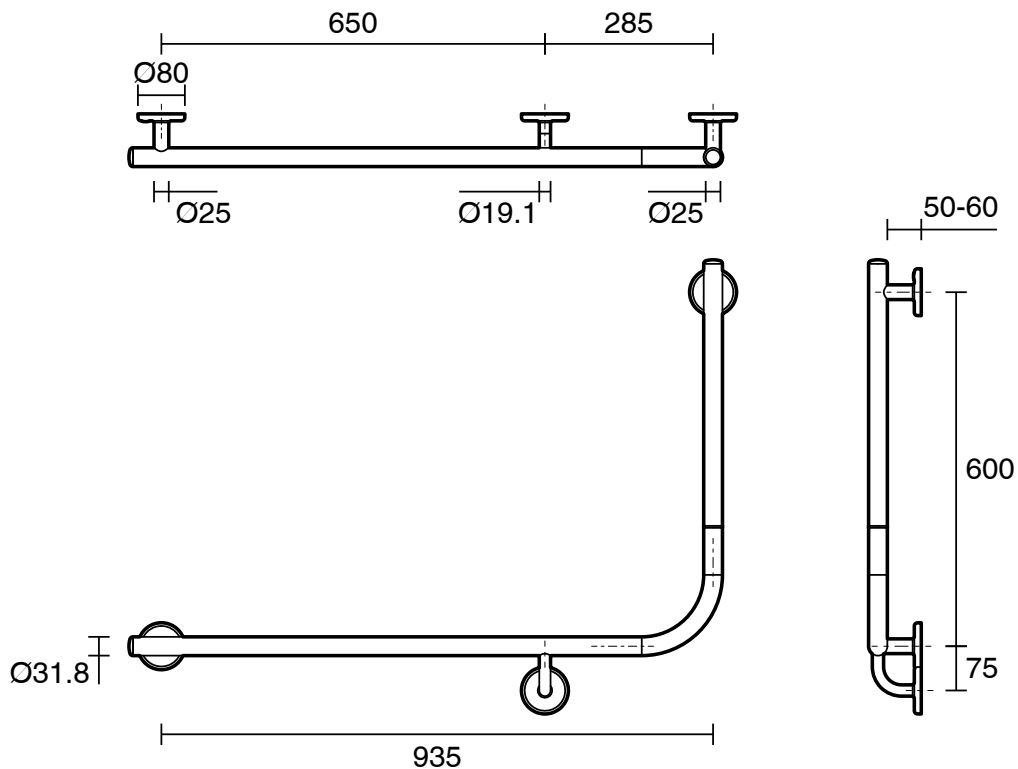

mizu

Mizu Drift 935 x 600 x 90 Degree Accessible Toilet Grab Rail Modular Left Hand Brushed Brass

2266710

SPECIFICATIONS

Recommended Use	Residential;Commercial
Colour Finish	Brushed Brass
Primary Material	Stainless Steel

WARRANTY

Residential & Commercial Use (Years)	25
Spare Parts & Labour (Years)	1

Please refer to Mizu Warranty page for full Terms and Conditions

Dimensions are nominal measurements only.

CLEANING RECOMMENDATIONS:

We recommend the use of soapy water or approved cleaners. This product should not be cleaned with abrasive materials. Damage caused by any improper treatment is not covered by the product warranty. Refer to Warranty Conditions

Disclaimer: Products in this specification manual must by regulation be installed by licensed and registered trade people. The manufacturer/distributor reserves the right to vary specifications or delete models from their range without prior notification. Dimensions are nominal measurements only. Dimensions and set-outs listed are correct at time of publication however the manufacturer/distributor takes no responsibility for printing errors.

Published 01/04/2026

To see the complete Mizu range go to www.reece.com.au