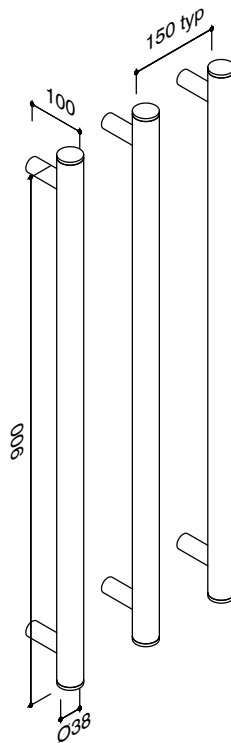

HYDROTHERM
TOWEL RAILS

Hydrotherm Pure Vertical Triple Heated Towel Rail 900 x 38mm PVD Brushed Bronze

2020378

SPECIFICATIONS

Recommended Use	Residential;Commercial
Colour Finish	Brushed Bronze
Primary Material	Copper
Mounting	Wall
Electrical Connection Type	Hardwired
Heating Method	Water Filled
Power Supply (V)	230V AC
IP Rating	IPX5

WARRANTY

Residential & Commercial Use (Years)	10
Spare Parts & Labour (Years)	1

Please refer to Hydrotherm Warranty page for full Terms and Conditions

Dimensions are nominal measurements only.

CLEANING RECOMMENDATIONS:

We recommend the use of soapy water or approved cleaners. This product should not be cleaned with abrasive materials. Damage caused by any improper treatment is not covered by the product warranty. Refer to Warranty Conditions

Disclaimer: Products in this specification manual must by regulation be installed by licensed and registered trade people. The manufacturer/distributor reserves the right to vary specifications or delete models from their range without prior notification. Dimensions are nominal measurements only. Dimensions and set-outs listed are correct at time of publication however the manufacturer/distributor takes no responsibility for printing errors.

Published 01/04/2026

To see the complete Hydrotherm range go to www.reece.com.au