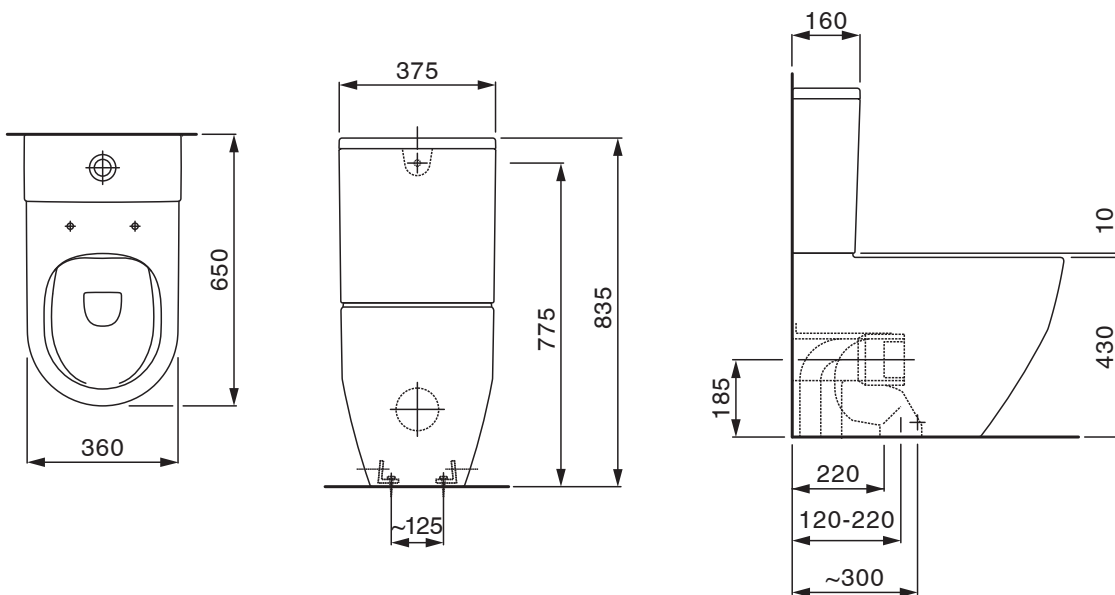

LAUFEN

LAUFEN Pro A Rimless Close Coupled Back to Wall Back Inlet Toilet Suite Slim Soft Close Quick Release Seat (4 Star)

1813059

SPECIFICATIONS

Recommended Use	Residential;Commercial
Rim Configuration	Rimless
Pan Outlet Type	S Trap with Supplied Conversion Bend
Pan Material	Vitreous China
Cistern Weight (kg)	15.3
Pan Weight (kg)	38
Toilet Seat Type	Soft Close;Quick Release
Toilet Seat Material	Duraplast

WARRANTY

Residential & Commercial Use (Years)	25
Spare Parts & Labour (Years)	1

Please refer to LAUFEN Warranty page for full Terms and Conditions