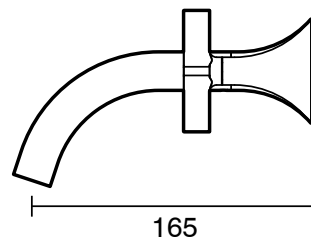

SUSSEX

Sussex Oria Cross Handle Wall Basin Set 165mm Outlet PVD Matte Black (5 Star) Lead Free

39653

SPECIFICATIONS	
Recommended Use	Residential;Commercial
Colour Finish	Matte Black
Primary Material	Lead Free Brass
Recommended Pressure Range	150 - 500 kPa as per AS3500
Max Continuous Working Temperature (deg C)	65
Min Continuous Working Temperature (deg C)	1
WARRANTY	
Residential Use (Years)	40
Commercial Use (Years)	10
<i>Please refer to Sussex Warranty page for full Terms and Conditions</i>	

Disclaimer: Products in this specification manual must by regulation be installed by licensed and registered trade people. The manufacturer/distributor reserves the right to vary specifications or delete models from their range without prior notification. Dimensions are nominal measurements only. Dimensions and set-outs listed are correct at time of publication however the manufacturer/distributor takes no responsibility for printing errors.