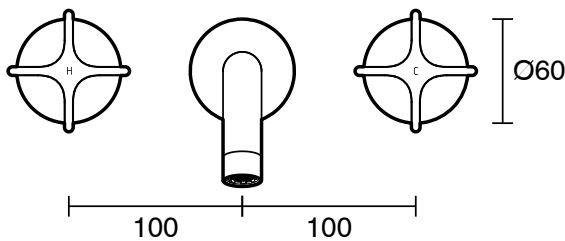

SUSSEX

Sussex Oria Cross Handle Wall Basin Set 165mm Outlet PVD Matte Black (5 Star) Lead Free

39653

SPECIFICATIONS	
Recommended Use	Residential;Commercial
Colour Finish	Matte Black
Primary Material	Lead Free Brass
Recommended Pressure Range	150 - 500 kPa as per AS3500
Max Continuous Working Temperature (deg C)	65
Min Continuous Working Temperature (deg C)	1
WARRANTY	
Residential Use (Years)	40
Commercial Use (Years)	10
<i>Please refer to Sussex Warranty page for full Terms and Conditions</i>	