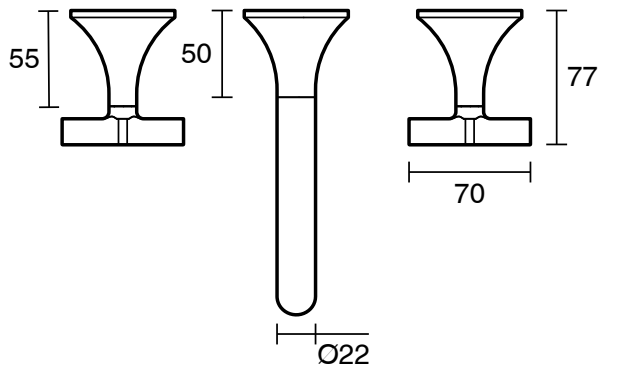

SUSSEX

Sussex Oria Cross Handle Wall Basin Set 165mm Outlet PVD Matte Black (5 Star) Lead Free

39653

SPECIFICATIONS	
Recommended Use	Residential;Commercial
Colour Finish	Matte Black
Primary Material	Lead Free Brass
Recommended Pressure Range	150 - 500 kPa as per AS3500
Max Continuous Working Temperature (deg C)	65
Min Continuous Working Temperature (deg C)	1
WARRANTY	
Residential Use (Years)	40
Commercial Use (Years)	10
<i>Please refer to Sussex Warranty page for full Terms and Conditions</i>	