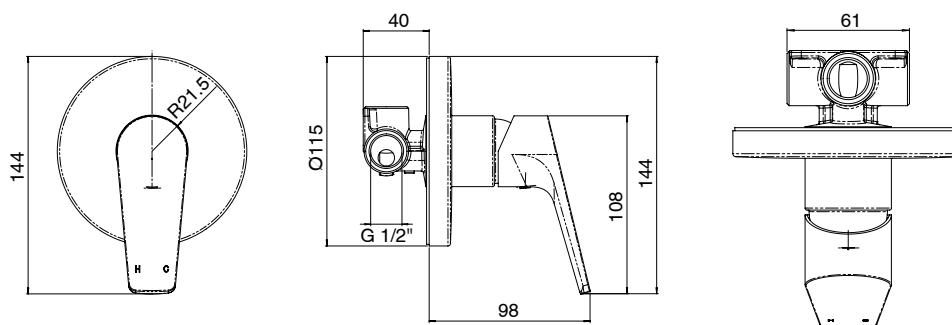

Posh Solus MK3 Shower Mixer Tap Matte Black

2264821

SPECIFICATIONS

Recommended Use	Residential;Commercial
Colour	Matte Black
Finish	Matte
Material	DR Brass
Recommended Pressure Range	150 - 500 kPa
Maximum Continuous Working Temperature	65 deg C
Suitable for Storage Tank Hot Water	Yes
Suitable for Continuous Flow Hot Water	Yes
Suitable for Gravity Feed Hot Water	No

WARRANTY

Residential & Commercial Use (Years)	25
Spare Parts & Labour (Years)	1

Please refer to Posh Warranty Page for full Terms and Conditions

Dimensions are nominal measurements only.

CLEANING RECOMMENDATIONS:

We recommend the use of soapy water or approved cleaners. This product should not be cleaned with abrasive materials. Damage caused by any improper treatment is not covered by the product warranty. Refer to Warranty Conditions

Disclaimer: Products in this specification manual must by regulation be installed by licensed and registered trade people. The manufacturer/distributor reserves the right to vary specifications or delete models from their range without prior notification. Dimensions are nominal measurements only. Dimensions and set-outs listed are correct at time of publication however the manufacturer/distributor takes no responsibility for printing errors.

Published 01/04/2026

To see the complete Posh range go to
www.reece.com.au