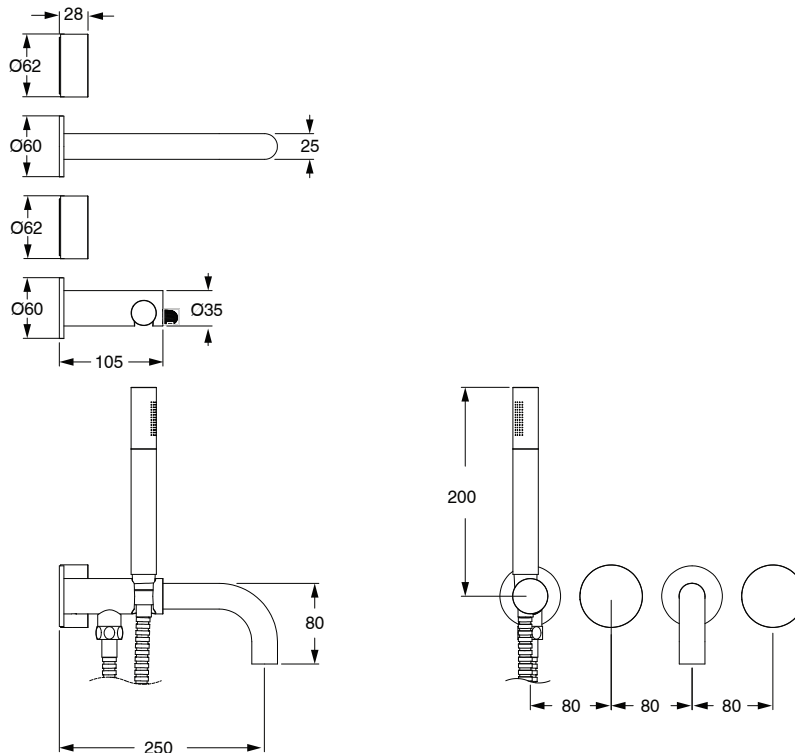

SUSSEX

Sussex Pure Progressive Bath Mixer Tap System 250mm with Handshower Right Hand PVD Brushed Gunmetal (3 Star)
9511832

SPECIFICATIONS	
Recommended Use	Residential;Commercial
Colour Finish	Brushed Smoke Gunmetal
Primary Material	DR Brass
Recommended Pressure Range	150 - 500 kPa as per AS3500
Max Continuous Working Temperature (deg C)	65
Min Continuous Working Temperature (deg C)	1
WARRANTY	
Residential Use (Years)	40
Commercial Use (Years)	10
<i>Please refer to Sussex Warranty page for full Terms and Conditions</i>	

Disclaimer: Products in this specification manual must by regulation be installed by licensed and registered trade people. The manufacturer/distributor reserves the right to vary specifications or delete models from their range without prior notification. Dimensions are nominal measurements only. Dimensions and set-outs listed are correct at time of publication however the manufacturer/distributor takes no responsibility for printing errors.