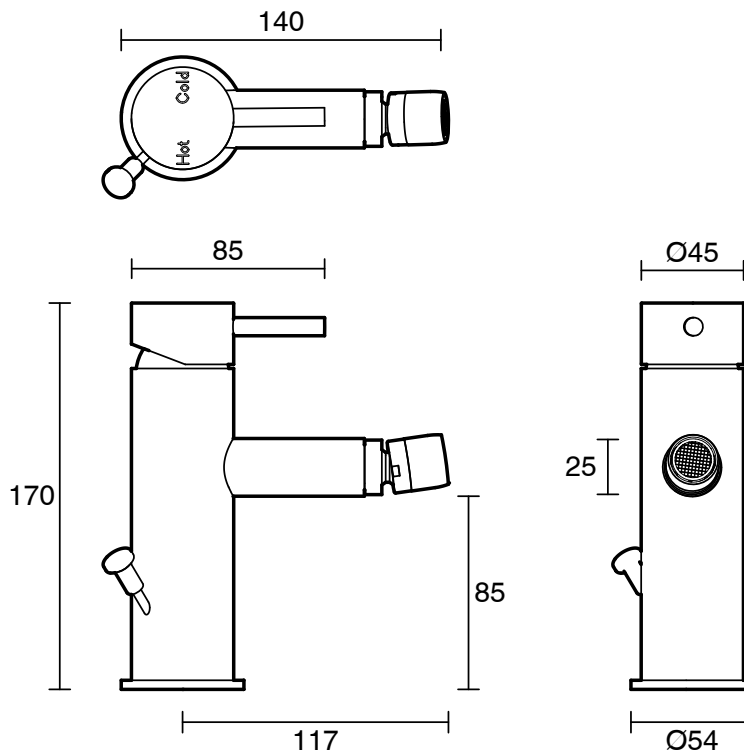

SUSSEX

Sussex Scala Bidet Mixer PVD Brushed Gold Lead Free

51290

SPECIFICATIONS	
Recommended Use	Residential;Commercial
Colour Finish	Brushed Gold
Primary Material	Lead Free Brass
Recommended Pressure Range	150 - 500 kPa as per AS3500
Max Continuous Working Temperature (deg C)	65
Min Continuous Working Temperature (deg C)	1
WARRANTY	
Residential Use (Years)	40
Commercial Use (Years)	10
<i>Please refer to Sussex Warranty page for full Terms and Conditions</i>	

Disclaimer: Products in this specification manual must by regulation be installed by licensed and registered trade people. The manufacturer/distributor reserves the right to vary specifications or delete models from their range without prior notification. Dimensions are nominal measurements only. Dimensions and set-outs listed are correct at time of publication however the manufacturer/distributor takes no responsibility for printing errors.