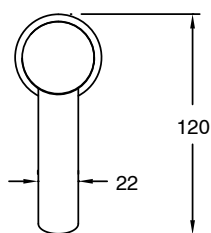

SUSSEX

Sussex Pure Basin Mixer Tap with Diamond Textured Handle Brushed Gunmetal (6 Star)

2224536

SPECIFICATIONS	
Recommended Use	Residential;Commercial
Colour Finish	Brushed Gunmetal
Primary Material	DR Brass
Recommended Pressure Range	150 - 500 kPa as per AS3500
Max Continuous Working Temperature (deg C)	65
Min Continuous Working Temperature (deg C)	1
WARRANTY	
Residential Use (Years)	40
Commercial Use (Years)	10
<i>Please refer to Sussex Warranty page for full Terms and Conditions</i>	

Disclaimer: Products in this specification manual must by regulation be installed by licensed and registered trade people. The manufacturer/distributor reserves the right to vary specifications or delete models from their range without prior notification. Dimensions are nominal measurements only. Dimensions and set-outs listed are correct at time of publication however the manufacturer/distributor takes no responsibility for printing errors.