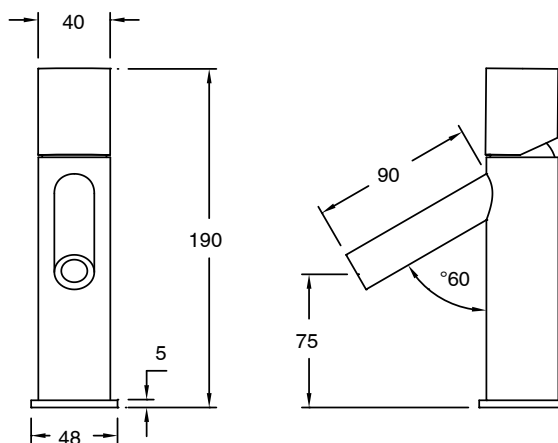

SUSSEX

Sussex Pure Basin Mixer Tap with Diamond Textured Handle Brushed Gunmetal (6 Star)

2224536

SPECIFICATIONS	
Recommended Use	Residential;Commercial
Colour Finish	Brushed Gunmetal
Primary Material	DR Brass
Recommended Pressure Range	150 - 500 kPa as per AS3500
Max Continuous Working Temperature (deg C)	65
Min Continuous Working Temperature (deg C)	1
WARRANTY	
Residential Use (Years)	40
Commercial Use (Years)	10
<i>Please refer to Sussex Warranty page for full Terms and Conditions</i>	

Disclaimer: Products in this specification manual must by regulation be installed by licensed and registered trade people. The manufacturer/distributor reserves the right to vary specifications or delete models from their range without prior notification. Dimensions are nominal measurements only. Dimensions and set-outs listed are correct at time of publication however the manufacturer/distributor takes no responsibility for printing errors.