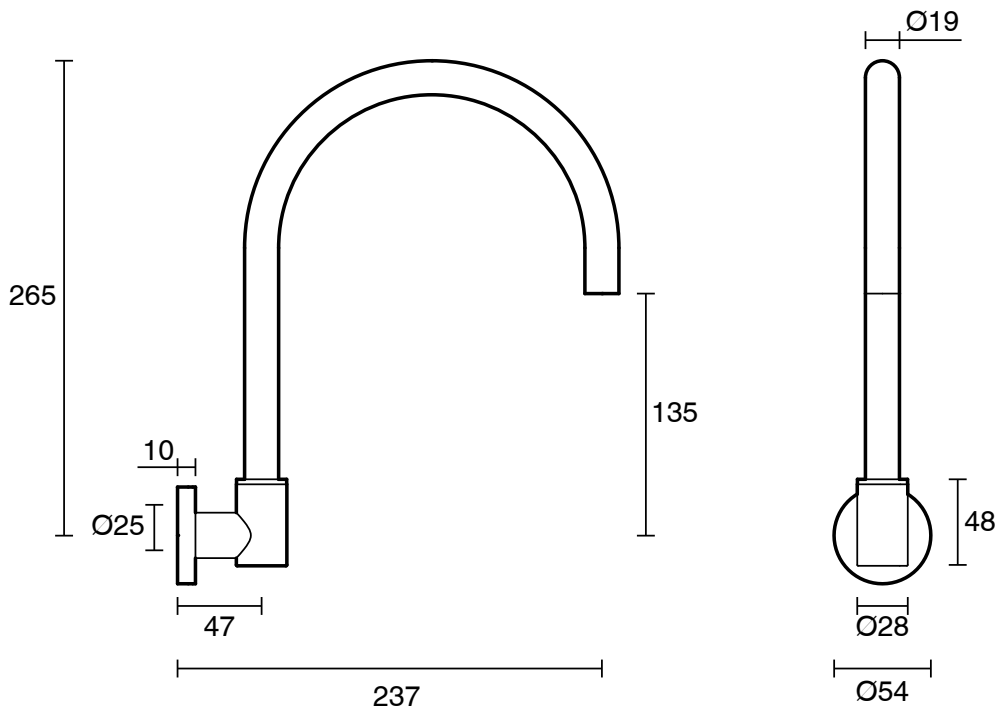

## Scala Wall Sink Swivel Outlet EP Satin Chrome (3 Star) Lead Free

52676

SPECIFICATIONS	
Recommended Use	Residential;Commercial
Colour Finish	Satin Chrome
Primary Material	Lead Free Brass
Recommended Pressure Range	150 - 500 kPa as per AS3500
Max Continuous Working Temperature (deg C)	65
Min Continuous Working Temperature (deg C)	1
WARRANTY	
Residential Use (Years)	40
Commercial Use (Years)	10
<i>Please refer to Sussex Warranty page for full Terms and Conditions</i>	

Dimensions are nominal measurements only.