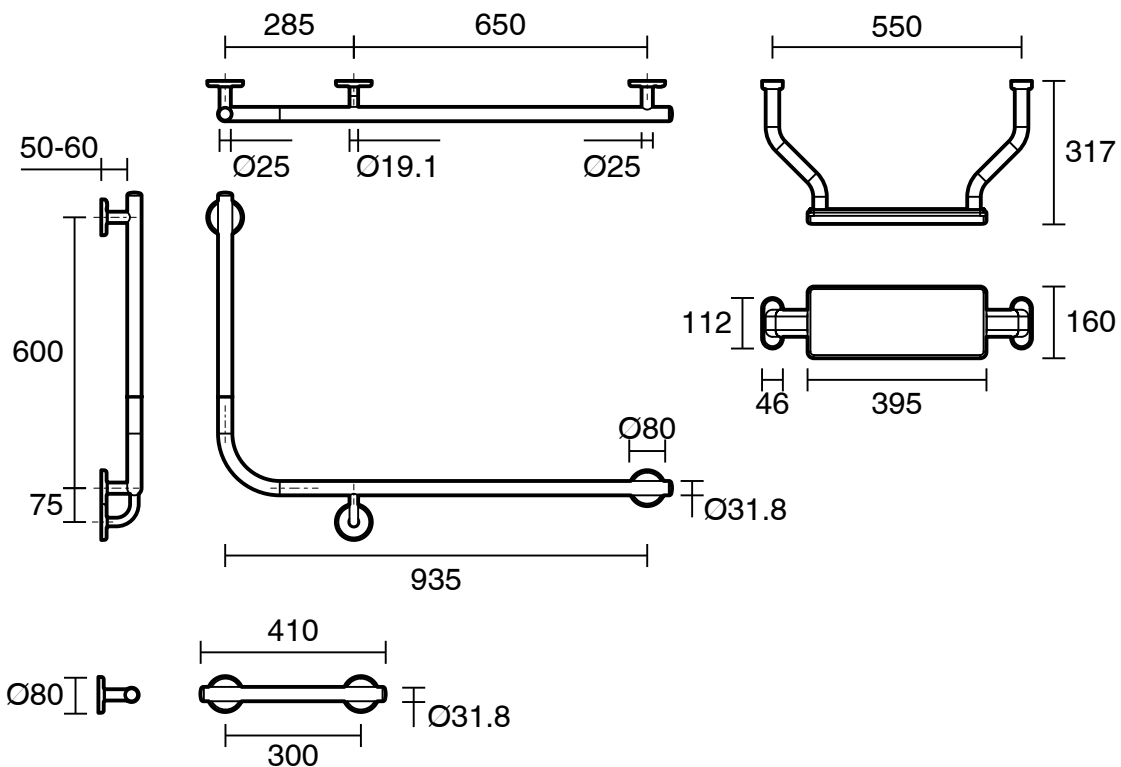

mizu

Mizu Drift 90 Degree Accessible WC Kit Right Hand Brushed Stainless Steel

9513046

SPECIFICATIONS	
Recommended Use	Residential;Commercial
Colour Finish	Brushed Stainless Steel
Primary Material	Stainless Steel
WARRANTY	
Residential & Commercial Use (Years)	25
Spare Parts & Labour (Years)	1
<i>Please refer to Mizu Warranty page for full Terms and Conditions</i>	

Disclaimer: Products in this specification manual must by regulation be installed by licensed and registered trade people. The manufacturer/distributor reserves the right to vary specifications or delete models from their range without prior notification. Dimensions are nominal measurements only. Dimensions and set-outs listed are correct at time of publication however the manufacturer/distributor takes no responsibility for printing errors.