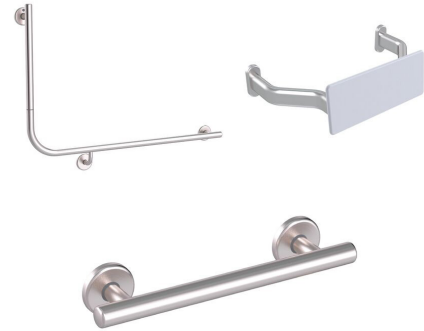

mizu

Mizu Drift 90 Degree Accessible WC Kit Right Hand Brushed Stainless Steel

9513046

SPECIFICATIONS	
Recommended Use	Residential;Commercial
Colour Finish	Brushed Stainless Steel
Primary Material	Stainless Steel
WARRANTY	
Residential & Commercial Use (Years)	25
Spare Parts & Labour (Years)	1
<i>Please refer to Mizu Warranty page for full Terms and Conditions</i>	