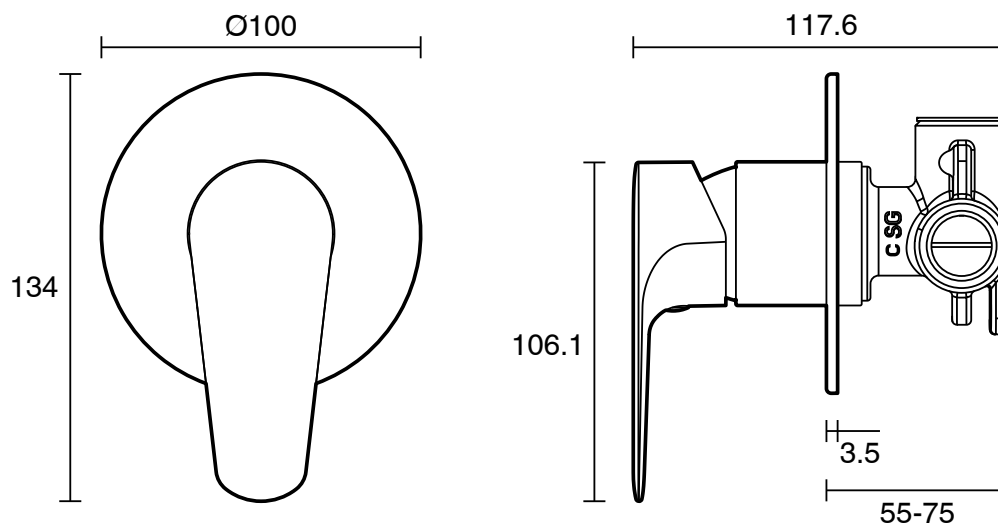

Posh Solus Shower Mixer Tap Matte Black

2267335

SPECIFICATIONS	
Recommended Use	Residential;Commercial
Colour Finish	Matte Black
Primary Material	DR Brass
Recommended Pressure Range	150 - 500 kPa as per AS3500
Max Continuous Working Temperature (deg C)	70
Min Continuous Working Temperature (deg C)	5
Hot Water Unit Suitability	Continuous Flow;Storage Tank
WARRANTY	
Residential & Commercial Use (Years)	25
Spare Parts & Labour (Years)	1
<i>Please refer to Posh Warranty Page for full Terms and Conditions</i>	

Disclaimer: Products in this specification manual must by regulation be installed by licensed and registered trade people. The manufacturer/distributor reserves the right to vary specifications or delete models from their range without prior notification. Dimensions are nominal measurements only. Dimensions and set-outs listed are correct at time of publication however the manufacturer/distributor takes no responsibility for printing errors.