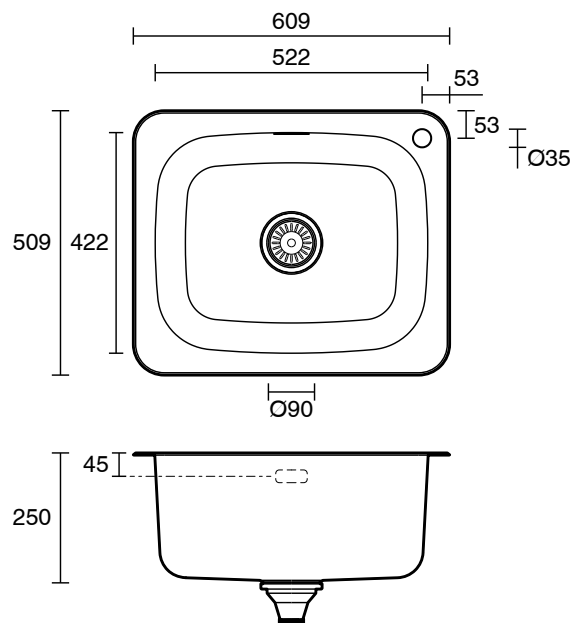

Posh Solus MK2 Inset/Undermount Laundry Trough 45 Litre Right Hand Taphole with Overflow Stainless Steel

2406945

SPECIFICATIONS

Recommended Use	Residential;Commercial
Trough Colour	Stainless Steel
Primary Material	Stainless Steel 304
Bowl Type	Inset / Semi Inset;Under Mount / Under Counter
Number of Bowls	Single
Bowl Capacity (L)	45
Overflow Included	Yes
Plug & Waste Included	Yes
Plug & Waste Size	90mm Basket Waste
Taphole Options	One
Mounting	Product Surface

WARRANTY

Residential & Commercial Use (Years)	30
Spare Parts & Labour (Years)	1

Please refer to Posh Warranty Page for full Terms and Conditions

Dimensions are nominal measurements only.

CLEANING RECOMMENDATIONS:

We recommend the use of soapy water or approved cleaners. This product should not be cleaned with abrasive materials. Damage caused by any improper treatment is not covered by the product warranty. Refer to Warranty Conditions

Disclaimer: Products in this specification manual must by regulation be installed by licensed and registered trade people. The manufacturer/distributor reserves the right to vary specifications or delete models from their range without prior notification. Dimensions are nominal measurements only. Dimensions and set-outs listed are correct at time of publication however the manufacturer/distributor takes no responsibility for printing errors.

Published 01/04/2026

To see the complete Posh range go to www.reece.com.au